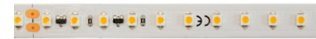

ARTICLE NUMBER	VOLT	WATT P/M	COLOR TEMPERATURE	LUMEN P/M	CUTTING LENGTH	LENGTH	WIDTH	IP	CRI
STRIPE 10MM ULTRA LONG (Installation length max. 50m)									
0306.280.32.0	48V	6.6W	2800K	390lm	100mm	20m	10mm	IP20	>90
0306.300.32.0	48V	6.6W	3000K	410lm	100mm	20m	10mm	IP20	>90