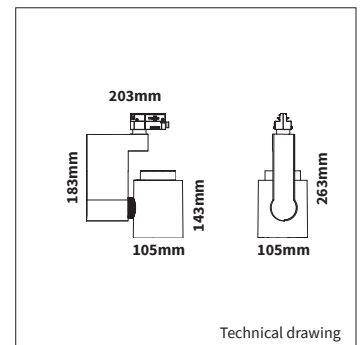

LEDIMO 10

Long-life patented LED cooling system

This luminaire is also available in 1100lm SLM on request

Technical drawing

AVAILABLE SLM OPTIONS

To order the correct product, please replace **COB*** in the article number field with the COB code found on the last page of the catalogue

ARTICLE NUMBER Δ See colors	LUMINOUS FLUX	BRAND	OUTPUT POWER	COLOUR TEMPERATURE	CRI	SETTING	POWER FACTOR
3021.COB*.24.Δ	2000lm	Philips SLM G7	12W	827 / 830 / 835 / 840 / 850	>80	High Efficiency	>0,9
3021.COB*.24.Δ	2000lm	Philips SLM G7	17W	927 / 930	>90	High Efficiency	>0,9
3021.COB*.24.Δ	2000lm	Philips SLM G7	12W	830 Premium White	>80	High Efficiency	>0,9
3021.COB*.24.Δ	2000lm	Philips SLM G7	17W	930 / 935 / 940 Premium White	>90	High Efficiency	>0,9
3021.COB*.24.Δ	2000lm	Philips SLM G7	17W	930 Premium Color	>90	High Efficiency	>0,9
3021.COB*.24.Δ	2000lm	Philips SLM G6	21W	930 Crisp White	>90	High Efficiency	>0,9
3021.COB*.24.Δ	2000lm	Philips SLM G7	22W	925 Food Warm White	84	High Efficiency	>0,9
3021.COB*.24.Δ	2000lm	Philips SLM G7	20W	930 Food Premium Red	88	High Efficiency	>0,9
3021.COB*.24.Δ	3000lm	Philips SLM G7	19W	827 / 830 / 835 / 840 / 850 / 857	>80	High Efficiency	>0,9
3021.COB*.24.Δ	3000lm	Philips SLM G7	23W	927 / 930	>90	High Efficiency	>0,9
3021.COB*.24.Δ	3000lm	Philips SLM G7	20W	830 Premium White	>80	High Efficiency	>0,9
3021.COB*.24.Δ	3000lm	Philips SLM G7	23W	930 / 935 / 940 Premium White	>90	High Efficiency	>0,9
3021.COB*.24.Δ	3000lm	Philips SLM G7	25W	930 Premium Color	>90	High Efficiency	>0,9
3021.COB*.24.Δ	3000lm	Philips SLM G6	32W	930 Crisp White	>90	High Efficiency	>0,9
3021.COB*.24.Δ	3000lm	Philips SLM G7	36W	925 Food Warm White	84	High Efficiency	>0,9
3021.COB*.24.Δ	3000lm	Philips SLM G7	34W	930 Food Premium Red	88	High Efficiency	>0,9
3021.COB*.24.Δ	4500lm	Philips SLM G7	29W	827 / 830 / 835 / 840 / 850 / 857	>80	High Efficiency	>0,9
3021.COB*.24.Δ	4500lm	Philips SLM G7	26W	927 / 930	>90	High Efficiency	>0,9
3021.COB*.24.Δ	4500lm	Philips SLM G7	30W	830 Premium White	>80	High Efficiency	>0,9
3021.COB*.24.Δ	4500lm	Philips SLM G7	35W	930 / 935 / 940 Premium White	>90	High Efficiency	>0,9
3021.COB*.24.Δ	4500lm	Philips SLM G7	37W	930 Premium Color	>90	High Efficiency	>0,9
3021.COB*.24.Δ	4500lm	Philips SLM G6	44W	930 Crisp White	>90	High Efficiency	>0,9
3021.COB*.24.Δ	4500lm	Philips SLM G6	46W	925 Food Warm White	84	High Efficiency	>0,9
3021.COB*.24.Δ	4500lm	Philips SLM G6	46W	930 Food Premium Red	88	High Efficiency	>0,9

High efficiency is the standard Keylight setting for all SLM G6/G7 LED modules. For technical and warranty information regarding high efficiency, see last page of the catalogue. Standard system warranty is 5 years.