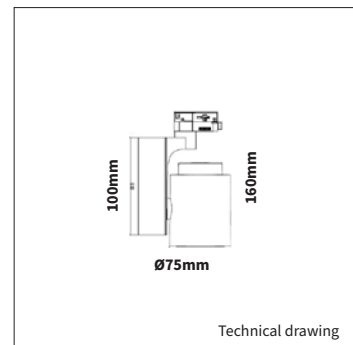

INFORMATION

Nominal lifetime L90/B50 @50.000 h - 25°C

Technical drawing

AVAILABLE SLM OPTIONS

To order the correct product, please replace **COB*** in the article number field with the COB code found on the last page of the catalogue

ARTICLE NUMBER	LUMINOUS FLUX	BRAND	COLOR TEMPERATURE	SETTING
Δ See colors				
3023.COB*.24.Δ	1100lm	Philips SLM G7	927 / 830 / 930 / 835 / 840 / 850	High Efficiency
3023.COB*.24.Δ	1100lm	Philips SLM G7	Premium White 830 / 930 / 935 / 940	High Efficiency
3023.COB*.24.Δ	1100lm	Philips SLM G7	Premium White HE 930	High Efficiency
3023.COB*.24.Δ	1100lm	Philips SLM G7	Premium Color 930	High Efficiency
3023.COB*.24.Δ	1100lm	Philips SLM G7	Food: Bakery / Iced Seafood / Live Seafood	High Efficiency
3023.COB*.24.Δ	2000lm	Philips SLM G7	927 / 830 / 930 / 835 / 840 / 850	High Efficiency
3023.COB*.24.Δ	2000lm	Philips SLM G7	Premium White 830 / 930 / 935 / 940	High Efficiency
3023.COB*.24.Δ	2000lm	Philips SLM G7	Premium White HE 930	High Efficiency
3023.COB*.24.Δ	2000lm	Philips SLM G7	Premium Color 930	High Efficiency
3023.COB*.24.Δ	3000lm	Philips SLM G7	827 / 830 / 835 / 840 / 850 / 857	High Efficiency
3023.COB*.24.Δ	3000lm	Philips SLM G7	Premium White 830 / 930 / 935 / 940	High Efficiency
3068.COB*.24.Δ	3000lm	Philips SLM G7	Premium White HE 930	High Efficiency

High efficiency is the standard Keylight setting for all SLM G7 LED modules. For COB led specification and warranty information regarding high efficiency, see last page of the catalogue. Standard system warranty is 5 years.