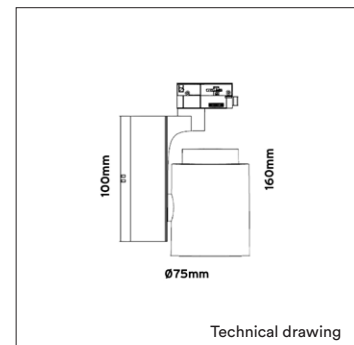

AVAILABLE SLM OPTIONS

To order the correct product, please replace **COB*** in the article number field with the COB code found on the last page of the catalogue

ARTICLE NUMBER	LUMINOUS FLUX	BRAND	COLOR TEMPERATURE	SETTING
Δ See colors				
3023.COB*.24.Δ	1100lm	Philips SLM G7	927 / 830 / 930 / 835 / 840 / 850	High Efficiency
3023.COB*.24.Δ	1100lm	Philips SLM G7	Premium White 830 / 930 / 935 / 940	High Efficiency
3023.COB*.24.Δ	1100lm	Philips SLM G7	Premium White HE 930	High Efficiency
3023.COB*.24.Δ	1100lm	Philips SLM G7	Premium Color 930	High Efficiency
3023.COB*.24.Δ	1100lm	Philips SLM G7	Food: Bakery / Iced Seafood / Live Seafood	High Efficiency
3023.COB*.24.Δ	2000lm	Philips SLM G7	927 / 830 / 930 / 835 / 840 / 850	High Efficiency
3023.COB*.24.Δ	2000lm	Philips SLM G7	Premium White 830 / 930 / 935 / 940	High Efficiency
3023.COB*.24.Δ	2000lm	Philips SLM G7	Premium White HE 930	High Efficiency
3023.COB*.24.Δ	2000lm	Philips SLM G7	Premium Color 930	High Efficiency
3023.COB*.24.Δ	3000lm	Philips SLM G7	827 / 830 / 835 / 840 / 850 / 857	High Efficiency
3023.COB*.24.Δ	3000lm	Philips SLM G7	Premium White 830 / 930 / 935 / 940	High Efficiency
3068.COB*.24.Δ	3000lm	Philips SLM G7	Premium White HE 930	High Efficiency

High efficiency is the standard Keylight setting for all SLM G7 LED modules. For COB LED specification and warranty information regarding high efficiency, see last page of the catalogue.
Standard system warranty is 5 years.