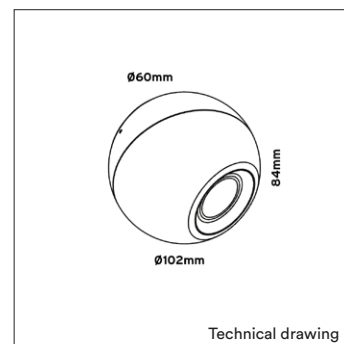

ARTICLE NUMBER	LAMP TYPE	BRAND	LUMINOUS FLUX	OUTPUT POWER	MODULE EFFICIENCY	COLOR TEMPERATURE	CRI	TC LIFETIME	mA
5050.500.24.Δ	V8 Array	Bridgelux	1129lm	8,9W	127lm/W	2700K	>90	50.000 Hrs	500mA

Δ See colors