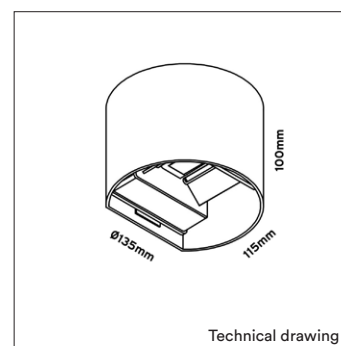

**COLORS (Δ)**

- 3 = RAL 9003 white
- 5 = RAL 9005 black

**BEAM ANGLE**

  Beam angle adjustable 10-120°

**SIZE**

135 X 110 X 100mm

Technical drawing

ARTICLE NUMBER	LAMP TYPE	BRAND	LUMINOUS FLUX	OUTPUT POWER	MODULE EFFICIENCY	COLOR TEMPERATURE	CRI	TC LIFETIME
6184.250.12.Δ	DtW	Bridgelux	350lm	2X3W	58lm/W	2000-3000K 	>95	50.000 Hrs