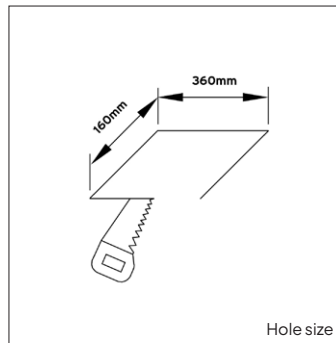

<b>PRODUCT MATERIAL</b>	Die-cast aluminium
<b>LIGHT SOURCE</b>	Philips SLM G7
<b>MODULE LIFETIME</b>	Approx. 50.000 hours
<b>DRIVER</b>	Including Xitanium on/off driver
<b>COLORS (Δ)</b>	<ul style="list-style-type: none"> <li>○ 3 = RAL 9003 white</li> <li>● 5 = RAL 9005 black</li> <li>● 6 = RAL 9006 alu</li> </ul>
<b>BEAM ANGLE</b>	 24°
<b>ADJUSTABLE</b>	Yes
<b>SIZE</b>	380 X 200 X 145mm

**OPTIONS**

<b>OPTIONAL BEAM ANGLE</b>	 36° Art. no.: 2 X 4394.036.00.0
	 60° Art. no.: 2 X 4394.060.00.0
<b>EMERGENCY MODULE</b>	<b>3 hours</b> Art. no.: 0187.003.03.0
<b>DIFFUSER</b>	Art. no.: 2 X 0183.999.99.0
<b>DIFFUSER RING</b>	<b>Wide hole</b> Art. no.: 2 X 0189.900.99.0
	<b>Narrow hole</b> Art. no.: 2 X 0189.999.99.0
<b>DIMMABLE</b>	<b>Phase cut</b> On request
	<b>DALI</b> On request
<b>POWER CABLE OPTIONS</b> Connected to driver/fixture	Europlug 2000mm 2 X 0,75 Art. no.: 0502.075.20.0
	Wieland GST 18/3 male 2000mm 3 X 0,75 Art. no.: 0501.183.20.0
	Wieland T connector GST 18/3 200mm 3 X 0,75 Art. no.: 0500.183.20.0
<b>WIRELESS DIMMABLE</b>	Masterconnect, Easy Air/Zigbee