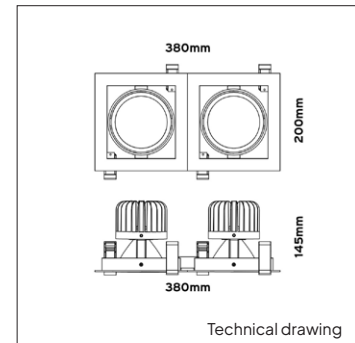

<b>PRODUCT MATERIAL</b>	Die-cast aluminium
<b>LIGHT SOURCE</b>	Philips SLM G7
<b>MODULE LIFETIME</b>	Approx. 50.000 hours
<b>DRIVER</b>	Including Xitanium on/off driver
<b>COLORS (Δ)</b>	<ul style="list-style-type: none"> <li>○ 3 = RAL 9003 white</li> <li>● 5 = RAL 9005 black</li> <li>● 6 = RAL 9006 alu</li> </ul>
<b>BEAM ANGLE</b>	 24°
<b>ADJUSTABLE</b>	Yes
<b>SIZE</b>	380 X 200 X 145mm

**OPTIONS**

<b>OPTIONAL BEAM ANGLE</b>	 36° Art. no.: 2 X 4394.036.00.0
	 60° Art. no.: 2 X 4394.060.00.0
<b>EMERGENCY MODULE</b>	<b>3 hours</b> Art. no.: 0187.003.03.0
<b>DIFFUSER</b>	Art. no.: 2 X 0183.999.99.0
<b>DIFFUSER RING</b>	<b>Wide hole</b> Art. no.: 2 X 0189.900.99.0
	<b>Narrow hole</b> Art. no.: 2 X 0189.999.99.0
<b>DIMMABLE</b>	<b>Phase cut</b> On request
	<b>DALI</b> On request
<b>POWER CABLE OPTIONS</b> Connected to driver/fixture	Europlug 2000mm 2 X 0,75 Art. no.: 0502.075.20.0
	Wieland GST 18/3 male 2000mm 3 X 0,75 Art. no.: 0501.183.20.0
	Wieland T connector GST 18/3 200mm 3 X 0,75 Art. no.: 0500.183.20.0
<b>WIRELESS DIMMABLE</b>	Masterconnect, Easy Air/Zigbee