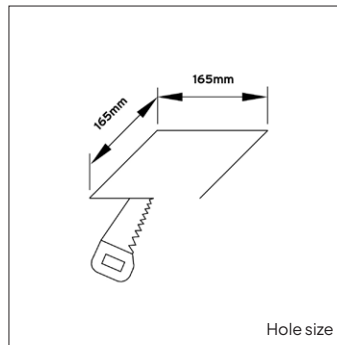

PRODUCT MATERIAL	Die-cast aluminium
LIGHT SOURCE	Philips SLM G7
MODULE LIFETIME	Approx. 50.000 hours
DRIVER	Including Xitanium on/off driver
COLORS (Δ)	<ul style="list-style-type: none"> ○ 3 = RAL 9003 white ● 5 = RAL 9005 black ● 6 = RAL 9006 alu
BEAM ANGLE	 24°
ADJUSTABLE	Yes
SIZE	190 X 200 X 145mm

OPTIONS

OPTIONAL BEAM ANGLE	<ul style="list-style-type: none">  36° Art. no.: 4394.036.00.0  60° Art. no.: 4394.060.00.0
EMERGENCY MODULE	3 hours Art. no.: 0187.003.03.0
DIFFUSER	Art. no.: 0183.999.99.0
DIFFUSER RING	<ul style="list-style-type: none"> Wide hole Art. no.: 0189.900.99.0 Narrow hole Art. no.: 0189.999.99.0
DIMMABLE	<ul style="list-style-type: none"> Phase cut On request DALI On request
POWER CABLE OPTIONS Connected to driver/fixture	<ul style="list-style-type: none"> Europlug 2000mm 2 X 0,75 Art. no.: 0502.075.20.0 Wieland GST18/3 male 2000mm 3 X 0,75 Art. no.: 0501.183.20.0 Wieland T connector GST18/3 200mm 3 X 0,75 Art. no.: 0500.183.20.0
WIRELESS DIMMABLE	Masterconnect, Easy Air/Zigbee