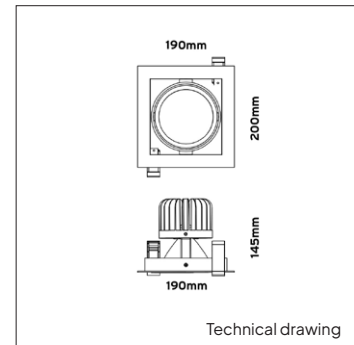

PRODUCT MATERIAL	Die-cast aluminium
LIGHT SOURCE	Philips SLM G7
MODULE LIFETIME	Approx. 50.000 hours
DRIVER	Including Xitanium on/off driver
COLORS (Δ)	<ul style="list-style-type: none"> ○ 3 = RAL 9003 white ● 5 = RAL 9005 black ● 6 = RAL 9006 alu
BEAM ANGLE	 24°
ADJUSTABLE	Yes
SIZE	190 X 200 X 145mm

OPTIONS

OPTIONAL BEAM ANGLE	<ul style="list-style-type: none">  36° Art. no.: 4394.036.00.0  60° Art. no.: 4394.060.00.0
EMERGENCY MODULE	3 hours Art. no.: 0187.003.03.0
DIFFUSER	Art. no.: 0183.999.99.0
DIFFUSER RING	<ul style="list-style-type: none"> Wide hole Art. no.: 0189.900.99.0 Narrow hole Art. no.: 0189.999.99.0
DIMMABLE	<ul style="list-style-type: none"> Phase cut On request DALI On request
POWER CABLE OPTIONS Connected to driver/fixture	<ul style="list-style-type: none"> Europlug 2000mm 2 X 0,75 Art. no.: 0502.075.20.0 Wieland GST18/3 male 2000mm 3 X 0,75 Art. no.: 0501.183.20.0 Wieland T connector GST18/3 200mm 3 X 0,75 Art. no.: 0500.183.20.0
WIRELESS DIMMABLE	Masterconnect, Easy Air/Zigbee