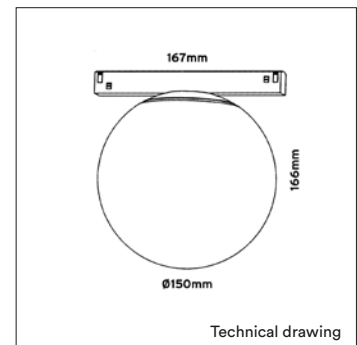

ARTICLE NUMBER	LAMP TYPE	BRAND	LUMINOUS FLUX	OUTPUT POWER	MODULE EFFICIENCY	COLOR TEMPERATURE	CRI	TC LIFETIME	mA
5824.270.11.5	XPE2 SMD	Cree	294lm	8W	37lm/W	2700K	>90	50.000 Hrs	500mA