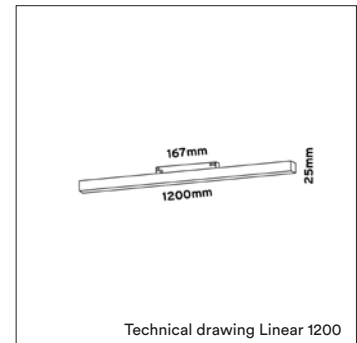

<b>PRODUCT MATERIAL</b>	Die-cast aluminium
<b>ADAPTER</b>	48V adapter
<b>LIGHT SOURCE</b>	SMD 3030
<b>MODULE LIFETIME</b>	Approx. 50.000 hours
<b>DRIVER</b>	Including DALI driver
<b>COLORS</b>	● 5 = RAL 9005 black
<b>BEAM ANGLE</b>	▲ 95°
<b>ADJUSTABLE</b>	No
<b>SIZE</b>	900/1200 X 23 X 25mm

## INFORMATION

**!** The light source in this product can be replaced with an equivalent module made by Philips, Osram or Tridonic.

ARTICLE NUMBER	LAMP TYPE	BRAND	LUMINOUS FLUX	OUTPUT POWER	MODULE EFFICIENCY	COLOR TEMPERATURE	CRI	TC LIFETIME	mA	Length
5821.270.90.5	SMD 3030	Nichia	1000-1200lm	28W	43lm/W	2700K	>90	50.000 Hrs	700mA	900mm
5821.300.90.5	SMD 3030	Nichia	1000-1200lm	28W	43lm/W	3000K	>90	50.000 Hrs	700mA	900mm
5822.270.90.5	SMD 3030	Nichia	1400-1600lm	35W	46lm/W	2700K	>90	50.000 Hrs	700mA	1200mm
5822.300.90.5	SMD 3030	Nichia	1400-1600lm	35W	46lm/W	3000K	>90	50.000 Hrs	700mA	1200mm