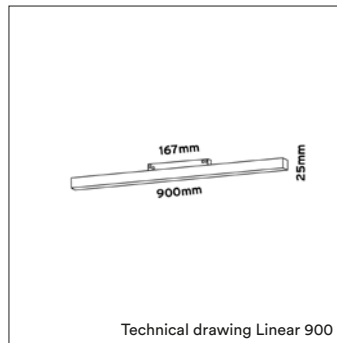

<b>PRODUCT MATERIAL</b>	Die-cast aluminium
<b>ADAPTER</b>	48V adapter
<b>LIGHT SOURCE</b>	SMD 3030
<b>MODULE LIFETIME</b>	Approx. 50.000 hours
<b>DRIVER</b>	Including DALI driver
<b>COLORS</b>	● 5 = RAL 9005 black
<b>BEAM ANGLE</b>	▲ 95°
<b>ADJUSTABLE</b>	No
<b>SIZE</b>	900/1200 X 23 X 25mm

## INFORMATION

**!** The light source in this product can be replaced with an equivalent module made by Philips, Osram or Tridonic.

ARTICLE NUMBER	LAMP TYPE	BRAND	LUMINOUS FLUX	OUTPUT POWER	MODULE EFFICIENCY	COLOR TEMPERATURE	CRI	TC LIFETIME	mA	Length
5821.270.90.5	SMD 3030	Nichia	1000-1200lm	28W	43lm/W	2700K	>90	50.000 Hrs	700mA	900mm
5821.300.90.5	SMD 3030	Nichia	1000-1200lm	28W	43lm/W	3000K	>90	50.000 Hrs	700mA	900mm
5822.270.90.5	SMD 3030	Nichia	1400-1600lm	35W	46lm/W	2700K	>90	50.000 Hrs	700mA	1200mm
5822.300.90.5	SMD 3030	Nichia	1400-1600lm	35W	46lm/W	3000K	>90	50.000 Hrs	700mA	1200mm