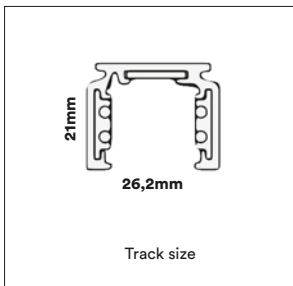

SUSPENDED CORNER 90°

SURFACE

SURFACE CORNER 90°

STRAIGHT CONNECTION

END TRACK

POWER FEED CONNECTION

ACCESSORIES

ARTICLE NUMBER	DESCRIPTION	ACCESSORY NUMBER	COLOR
5833.995.99.3	Magnet Track Low Surface 3000mm White	1	White
5833.995.99.5	Magnet Track Low Surface 3000mm Black	1	Black
ARTICLE NUMBER	DESCRIPTION	ACCESSORY NUMBER	COLOR
5850.995.99.3	Magnet Track Corner 90° Low White	4	White
5850.995.99.5	Magnet Track Corner 90° Low Black	4	Black
ARTICLE NUMBER	DESCRIPTION	ACCESSORY NUMBER	COLOR
5852.998.99.3	Magnet Power Feed White incl. 3m cable	7	White
5852.998.99.5	Magnet Power Feed Black incl. 3m cable	7	Black
ARTICLE NUMBER	DESCRIPTION	ACCESSORY NUMBER	COLOR
5854.998.99.3	Magnet Straight Connector White	8	White
5854.998.99.5	Magnet Straight Connector Black	8	Black
ARTICLE NUMBER	DESCRIPTION	ACCESSORY NUMBER	COLOR
5853.998.99.3	Magnet Corner Connector White	9	White
5853.998.99.5	Magnet Corner Connector Black	9	Black
ARTICLE NUMBER	DESCRIPTION	ACCESSORY NUMBER	COLOR
5851.995.99.3	Magnet L-connector Low White (Outside corner)	10	White
5851.995.99.5	Magnet L-connector Low Black (Outside corner)	10	Black
ARTICLE NUMBER	DESCRIPTION	ACCESSORY NUMBER	COLOR
5864.995.99.3	Magnet End Cap Low White	12	White
5864.995.99.5	Magnet End Cap Low Black	12	Black
ARTICLE NUMBER	DESCRIPTION	ACCESSORY NUMBER	COLOR
5865.995.99.3	Magnet Ceiling Clamp Low White	14	White
5865.995.99.5	Magnet Ceiling Clamp Low Black	14	Black
ARTICLE NUMBER	DESCRIPTION	ACCESSORY NUMBER	COLOR
5867.995.99.3	Magnet Connecting Bracket Low White	16	White
5867.995.99.5	Magnet Connecting Bracket Low Black	16	Black
ARTICLE NUMBER	DESCRIPTION	ACCESSORY NUMBER	COLOR
5866.995.99.3	Magnet Suspension Bracket Low White	17	White
5866.995.99.5	Magnet Suspension Bracket Low Black	17	Black
ARTICLE NUMBER	DESCRIPTION	ACCESSORY NUMBER	COLOR
5888.995.99.3	Magnet Suspension Wire with quick release Clamp 3m White	19	White
5888.995.99.5	Magnet Suspension Wire with quick release Clamp 3m Black	19	Black