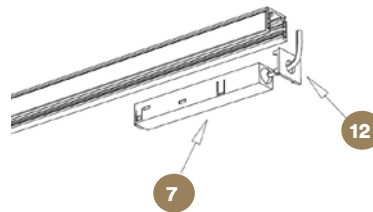

SUSPENDED CORNER 90°

SURFACE

SURFACE CORNER 90°

STRAIGHT CONNECTION

END TRACK

POWER FEED CONNECTION

ACCESSORIES

ARTICLE NUMBER	DESCRIPTION	ACCESSORY NUMBER	COLOR
5833.995.99.3	Magnet Track Low Surface 3000mm White	1	White
5833.995.99.5	Magnet Track Low Surface 3000mm Black	1	Black
ARTICLE NUMBER	DESCRIPTION	ACCESSORY NUMBER	COLOR
5850.995.99.3	Magnet Track Corner 90° Low White	4	White
5850.995.99.5	Magnet Track Corner 90° Low Black	4	Black
ARTICLE NUMBER	DESCRIPTION	ACCESSORY NUMBER	COLOR
5852.998.99.3	Magnet Power Feed White incl. 3m cable	7	White
5852.998.99.5	Magnet Power Feed Black incl. 3m cable	7	Black
ARTICLE NUMBER	DESCRIPTION	ACCESSORY NUMBER	COLOR
5854.998.99.3	Magnet Straight Connector White	8	White
5854.998.99.5	Magnet Straight Connector Black	8	Black
ARTICLE NUMBER	DESCRIPTION	ACCESSORY NUMBER	COLOR
5853.998.99.3	Magnet Corner Connector White	9	White
5853.998.99.5	Magnet Corner Connector Black	9	Black
ARTICLE NUMBER	DESCRIPTION	ACCESSORY NUMBER	COLOR
5851.995.99.3	Magnet L-connector Low White (Outside corner)	10	White
5851.995.99.5	Magnet L-connector Low Black (Outside corner)	10	Black
ARTICLE NUMBER	DESCRIPTION	ACCESSORY NUMBER	COLOR
5864.995.99.3	Magnet End Cap Low White	12	White
5864.995.99.5	Magnet End Cap Low Black	12	Black
ARTICLE NUMBER	DESCRIPTION	ACCESSORY NUMBER	COLOR
5865.995.99.3	Magnet Ceiling Clamp Low White	14	White
5865.995.99.5	Magnet Ceiling Clamp Low Black	14	Black
ARTICLE NUMBER	DESCRIPTION	ACCESSORY NUMBER	COLOR
5867.995.99.3	Magnet Connecting Bracket Low White	16	White
5867.995.99.5	Magnet Connecting Bracket Low Black	16	Black
ARTICLE NUMBER	DESCRIPTION	ACCESSORY NUMBER	COLOR
5866.995.99.3	Magnet Suspension Bracket Low White	17	White
5866.995.99.5	Magnet Suspension Bracket Low Black	17	Black
ARTICLE NUMBER	DESCRIPTION	ACCESSORY NUMBER	COLOR
5888.995.99.3	Magnet Suspension Wire with quick release Clamp 3m White	19	White
5888.995.99.5	Magnet Suspension Wire with quick release Clamp 3m Black	19	Black