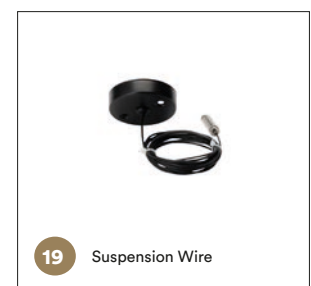

SUSPENDED CORNER 90°

SURFACE

SURFACE CORNER 90°

STRAIGHT CONNECTION

END TRACK

POWER FEED CONNECTION

ACCESSORIES

ARTICLE NUMBER	DESCRIPTION	ACCESSORY NUMBER	COLOR
5833.995.99.3	Magnet Track Low Surface 3000mm White	1	White
5833.995.99.5	Magnet Track Low Surface 3000mm Black	1	Black
ARTICLE NUMBER	DESCRIPTION	ACCESSORY NUMBER	COLOR
5850.995.99.3	Magnet Track Corner 90° Low White	4	White
5850.995.99.5	Magnet Track Corner 90° Low Black	4	Black
ARTICLE NUMBER	DESCRIPTION	ACCESSORY NUMBER	COLOR
5852.998.99.3	Magnet Power Feed White incl. 3m cable	7	White
5852.998.99.5	Magnet Power Feed Black incl. 3m cable	7	Black
ARTICLE NUMBER	DESCRIPTION	ACCESSORY NUMBER	COLOR
5854.998.99.3	Magnet Straight Connector White	8	White
5854.998.99.5	Magnet Straight Connector Black	8	Black
ARTICLE NUMBER	DESCRIPTION	ACCESSORY NUMBER	COLOR
5853.998.99.3	Magnet Corner Connector White	9	White
5853.998.99.5	Magnet Corner Connector Black	9	Black
ARTICLE NUMBER	DESCRIPTION	ACCESSORY NUMBER	COLOR
5851.995.99.3	Magnet L-connector Low White (Outside corner)	10	White
5851.995.99.5	Magnet L-connector Low Black (Outside corner)	10	Black
ARTICLE NUMBER	DESCRIPTION	ACCESSORY NUMBER	COLOR
5864.995.99.3	Magnet End Cap Low White	12	White
5864.995.99.5	Magnet End Cap Low Black	12	Black
ARTICLE NUMBER	DESCRIPTION	ACCESSORY NUMBER	COLOR
5865.995.99.3	Magnet Ceiling Clamp Low White	14	White
5865.995.99.5	Magnet Ceiling Clamp Low Black	14	Black
ARTICLE NUMBER	DESCRIPTION	ACCESSORY NUMBER	COLOR
5867.995.99.3	Magnet Connecting Bracket Low White	16	White
5867.995.99.5	Magnet Connecting Bracket Low Black	16	Black
ARTICLE NUMBER	DESCRIPTION	ACCESSORY NUMBER	COLOR
5866.995.99.3	Magnet Suspension Bracket Low White	17	White
5866.995.99.5	Magnet Suspension Bracket Low Black	17	Black
ARTICLE NUMBER	DESCRIPTION	ACCESSORY NUMBER	COLOR
5888.995.99.3	Magnet Suspension Wire with quick release Clamp 3m White	19	White
5888.995.99.5	Magnet Suspension Wire with quick release Clamp 3m Black	19	Black