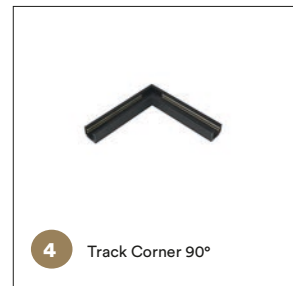

SUSPENDED CORNER 90°

SURFACE

SURFACE CORNER 90°

STRAIGHT CONNECTION

END TRACK

POWER FEED CONNECTION

ACCESSORIES

ARTICLE NUMBER	DESCRIPTION	ACCESSORY NUMBER	COLOR
5833.995.99.3	Magnet Track Low Surface 3000mm White	1	White
5833.995.99.5	Magnet Track Low Surface 3000mm Black	1	Black
ARTICLE NUMBER	DESCRIPTION	ACCESSORY NUMBER	COLOR
5850.995.99.3	Magnet Track Corner 90° Low White	4	White
5850.995.99.5	Magnet Track Corner 90° Low Black	4	Black
ARTICLE NUMBER	DESCRIPTION	ACCESSORY NUMBER	COLOR
5852.998.99.3	Magnet Power Feed White incl. 3m cable	7	White
5852.998.99.5	Magnet Power Feed Black incl. 3m cable	7	Black
ARTICLE NUMBER	DESCRIPTION	ACCESSORY NUMBER	COLOR
5854.998.99.3	Magnet Straight Connector White	8	White
5854.998.99.5	Magnet Straight Connector Black	8	Black
ARTICLE NUMBER	DESCRIPTION	ACCESSORY NUMBER	COLOR
5853.998.99.3	Magnet Corner Connector White	9	White
5853.998.99.5	Magnet Corner Connector Black	9	Black
ARTICLE NUMBER	DESCRIPTION	ACCESSORY NUMBER	COLOR
5851.995.99.3	Magnet L-connector Low White (Outside corner)	10	White
5851.995.99.5	Magnet L-connector Low Black (Outside corner)	10	Black
ARTICLE NUMBER	DESCRIPTION	ACCESSORY NUMBER	COLOR
5864.995.99.3	Magnet End Cap Low White	12	White
5864.995.99.5	Magnet End Cap Low Black	12	Black
ARTICLE NUMBER	DESCRIPTION	ACCESSORY NUMBER	COLOR
5865.995.99.3	Magnet Ceiling Clamp Low White	14	White
5865.995.99.5	Magnet Ceiling Clamp Low Black	14	Black
ARTICLE NUMBER	DESCRIPTION	ACCESSORY NUMBER	COLOR
5867.995.99.3	Magnet Connecting Bracket Low White	16	White
5867.995.99.5	Magnet Connecting Bracket Low Black	16	Black
ARTICLE NUMBER	DESCRIPTION	ACCESSORY NUMBER	COLOR
5866.995.99.3	Magnet Suspension Bracket Low White	17	White
5866.995.99.5	Magnet Suspension Bracket Low Black	17	Black
ARTICLE NUMBER	DESCRIPTION	ACCESSORY NUMBER	COLOR
5888.995.99.3	Magnet Suspension Wire with quick release Clamp 3m White	19	White
5888.995.99.5	Magnet Suspension Wire with quick release Clamp 3m Black	19	Black