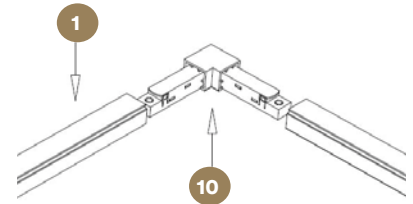

SUSPENDED CORNER 90°

SURFACE

SURFACE CORNER 90°

STRAIGHT CONNECTION

END TRACK

POWER FEED CONNECTION

ACCESSORIES

ARTICLE NUMBER	DESCRIPTION	ACCESSORY NUMBER	COLOR
5833.995.99.3	Magnet Track Low Surface 3000mm White	1	White
5833.995.99.5	Magnet Track Low Surface 3000mm Black	1	Black
ARTICLE NUMBER	DESCRIPTION	ACCESSORY NUMBER	COLOR
5850.995.99.3	Magnet Track Corner 90° Low White	4	White
5850.995.99.5	Magnet Track Corner 90° Low Black	4	Black
ARTICLE NUMBER	DESCRIPTION	ACCESSORY NUMBER	COLOR
5852.998.99.3	Magnet Power Feed White incl. 3m cable	7	White
5852.998.99.5	Magnet Power Feed Black incl. 3m cable	7	Black
ARTICLE NUMBER	DESCRIPTION	ACCESSORY NUMBER	COLOR
5854.998.99.3	Magnet Straight Connector White	8	White
5854.998.99.5	Magnet Straight Connector Black	8	Black
ARTICLE NUMBER	DESCRIPTION	ACCESSORY NUMBER	COLOR
5853.998.99.3	Magnet Corner Connector White	9	White
5853.998.99.5	Magnet Corner Connector Black	9	Black
ARTICLE NUMBER	DESCRIPTION	ACCESSORY NUMBER	COLOR
5851.995.99.3	Magnet L-connector Low White (Outside corner)	10	White
5851.995.99.5	Magnet L-connector Low Black (Outside corner)	10	Black
ARTICLE NUMBER	DESCRIPTION	ACCESSORY NUMBER	COLOR
5864.995.99.3	Magnet End Cap Low White	12	White
5864.995.99.5	Magnet End Cap Low Black	12	Black
ARTICLE NUMBER	DESCRIPTION	ACCESSORY NUMBER	COLOR
5865.995.99.3	Magnet Ceiling Clamp Low White	14	White
5865.995.99.5	Magnet Ceiling Clamp Low Black	14	Black
ARTICLE NUMBER	DESCRIPTION	ACCESSORY NUMBER	COLOR
5867.995.99.3	Magnet Connecting Bracket Low White	16	White
5867.995.99.5	Magnet Connecting Bracket Low Black	16	Black
ARTICLE NUMBER	DESCRIPTION	ACCESSORY NUMBER	COLOR
5866.995.99.3	Magnet Suspension Bracket Low White	17	White
5866.995.99.5	Magnet Suspension Bracket Low Black	17	Black
ARTICLE NUMBER	DESCRIPTION	ACCESSORY NUMBER	COLOR
5888.995.99.3	Magnet Suspension Wire with quick release Clamp 3m White	19	White
5888.995.99.5	Magnet Suspension Wire with quick release Clamp 3m Black	19	Black