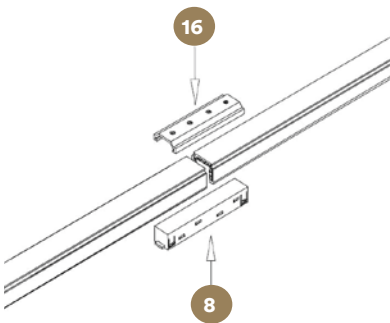

SUSPENDED CORNER 90°

SURFACE

SURFACE CORNER 90°

STRAIGHT CONNECTION

END TRACK

POWER FEED CONNECTION

ACCESSORIES

ARTICLE NUMBER	DESCRIPTION	ACCESSORY NUMBER	COLOR
5833.995.99.3	Magnet Track Low Surface 3000mm White	1	White
5833.995.99.5	Magnet Track Low Surface 3000mm Black	1	Black
ARTICLE NUMBER	DESCRIPTION	ACCESSORY NUMBER	COLOR
5850.995.99.3	Magnet Track Corner 90° Low White	4	White
5850.995.99.5	Magnet Track Corner 90° Low Black	4	Black
ARTICLE NUMBER	DESCRIPTION	ACCESSORY NUMBER	COLOR
5852.998.99.3	Magnet Power Feed White incl. 3m cable	7	White
5852.998.99.5	Magnet Power Feed Black incl. 3m cable	7	Black
ARTICLE NUMBER	DESCRIPTION	ACCESSORY NUMBER	COLOR
5854.998.99.3	Magnet Straight Connector White	8	White
5854.998.99.5	Magnet Straight Connector Black	8	Black
ARTICLE NUMBER	DESCRIPTION	ACCESSORY NUMBER	COLOR
5853.998.99.3	Magnet Corner Connector White	9	White
5853.998.99.5	Magnet Corner Connector Black	9	Black
ARTICLE NUMBER	DESCRIPTION	ACCESSORY NUMBER	COLOR
5851.995.99.3	Magnet L-connector Low White (Outside corner)	10	White
5851.995.99.5	Magnet L-connector Low Black (Outside corner)	10	Black
ARTICLE NUMBER	DESCRIPTION	ACCESSORY NUMBER	COLOR
5864.995.99.3	Magnet End Cap Low White	12	White
5864.995.99.5	Magnet End Cap Low Black	12	Black
ARTICLE NUMBER	DESCRIPTION	ACCESSORY NUMBER	COLOR
5865.995.99.3	Magnet Ceiling Clamp Low White	14	White
5865.995.99.5	Magnet Ceiling Clamp Low Black	14	Black
ARTICLE NUMBER	DESCRIPTION	ACCESSORY NUMBER	COLOR
5867.995.99.3	Magnet Connecting Bracket Low White	16	White
5867.995.99.5	Magnet Connecting Bracket Low Black	16	Black
ARTICLE NUMBER	DESCRIPTION	ACCESSORY NUMBER	COLOR
5866.995.99.3	Magnet Suspension Bracket Low White	17	White
5866.995.99.5	Magnet Suspension Bracket Low Black	17	Black
ARTICLE NUMBER	DESCRIPTION	ACCESSORY NUMBER	COLOR
5888.995.99.3	Magnet Suspension Wire with quick release Clamp 3m White	19	White
5888.995.99.5	Magnet Suspension Wire with quick release Clamp 3m Black	19	Black