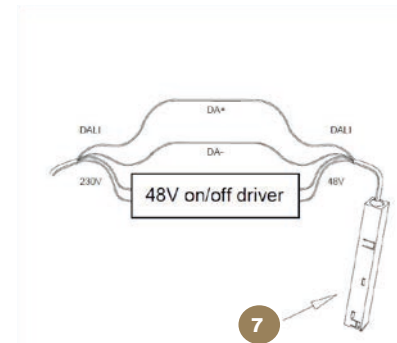

SUSPENDED CORNER 90°

SURFACE

SURFACE CORNER 90°

STRAIGHT CONNECTION

END TRACK

POWER FEED CONNECTION

ACCESSORIES

ARTICLE NUMBER	DESCRIPTION	ACCESSORY NUMBER	COLOR
5833.995.99.3	Magnet Track Low Surface 3000mm White	1	White
5833.995.99.5	Magnet Track Low Surface 3000mm Black	1	Black
ARTICLE NUMBER	DESCRIPTION	ACCESSORY NUMBER	COLOR
5850.995.99.3	Magnet Track Corner 90° Low White	4	White
5850.995.99.5	Magnet Track Corner 90° Low Black	4	Black
ARTICLE NUMBER	DESCRIPTION	ACCESSORY NUMBER	COLOR
5852.998.99.3	Magnet Power Feed White incl. 3m cable	7	White
5852.998.99.5	Magnet Power Feed Black incl. 3m cable	7	Black
ARTICLE NUMBER	DESCRIPTION	ACCESSORY NUMBER	COLOR
5854.998.99.3	Magnet Straight Connector White	8	White
5854.998.99.5	Magnet Straight Connector Black	8	Black
ARTICLE NUMBER	DESCRIPTION	ACCESSORY NUMBER	COLOR
5853.998.99.3	Magnet Corner Connector White	9	White
5853.998.99.5	Magnet Corner Connector Black	9	Black
ARTICLE NUMBER	DESCRIPTION	ACCESSORY NUMBER	COLOR
5851.995.99.3	Magnet L-connector Low White (Outside corner)	10	White
5851.995.99.5	Magnet L-connector Low Black (Outside corner)	10	Black
ARTICLE NUMBER	DESCRIPTION	ACCESSORY NUMBER	COLOR
5864.995.99.3	Magnet End Cap Low White	12	White
5864.995.99.5	Magnet End Cap Low Black	12	Black
ARTICLE NUMBER	DESCRIPTION	ACCESSORY NUMBER	COLOR
5865.995.99.3	Magnet Ceiling Clamp Low White	14	White
5865.995.99.5	Magnet Ceiling Clamp Low Black	14	Black
ARTICLE NUMBER	DESCRIPTION	ACCESSORY NUMBER	COLOR
5867.995.99.3	Magnet Connecting Bracket Low White	16	White
5867.995.99.5	Magnet Connecting Bracket Low Black	16	Black
ARTICLE NUMBER	DESCRIPTION	ACCESSORY NUMBER	COLOR
5866.995.99.3	Magnet Suspension Bracket Low White	17	White
5866.995.99.5	Magnet Suspension Bracket Low Black	17	Black
ARTICLE NUMBER	DESCRIPTION	ACCESSORY NUMBER	COLOR
5888.995.99.3	Magnet Suspension Wire with quick release Clamp 3m White	19	White
5888.995.99.5	Magnet Suspension Wire with quick release Clamp 3m Black	19	Black