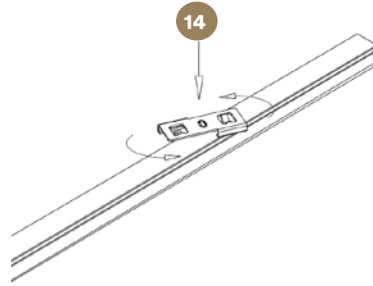

SUSPENDED CORNER 90°

SURFACE

SURFACE CORNER 90°

STRAIGHT CONNECTION

END TRACK

POWER FEED CONNECTION

ACCESSORIES

ARTICLE NUMBER	DESCRIPTION	ACCESSORY NUMBER	COLOR
5833.995.99.3	Magnet Track Low Surface 3000mm White	1	White
5833.995.99.5	Magnet Track Low Surface 3000mm Black	1	Black
ARTICLE NUMBER	DESCRIPTION	ACCESSORY NUMBER	COLOR
5850.995.99.3	Magnet Track Corner 90° Low White	4	White
5850.995.99.5	Magnet Track Corner 90° Low Black	4	Black
ARTICLE NUMBER	DESCRIPTION	ACCESSORY NUMBER	COLOR
5852.998.99.3	Magnet Power Feed White incl. 3m cable	7	White
5852.998.99.5	Magnet Power Feed Black incl. 3m cable	7	Black
ARTICLE NUMBER	DESCRIPTION	ACCESSORY NUMBER	COLOR
5854.998.99.3	Magnet Straight Connector White	8	White
5854.998.99.5	Magnet Straight Connector Black	8	Black
ARTICLE NUMBER	DESCRIPTION	ACCESSORY NUMBER	COLOR
5853.998.99.3	Magnet Corner Connector White	9	White
5853.998.99.5	Magnet Corner Connector Black	9	Black
ARTICLE NUMBER	DESCRIPTION	ACCESSORY NUMBER	COLOR
5851.995.99.3	Magnet L-connector Low White (Outside corner)	10	White
5851.995.99.5	Magnet L-connector Low Black (Outside corner)	10	Black
ARTICLE NUMBER	DESCRIPTION	ACCESSORY NUMBER	COLOR
5864.995.99.3	Magnet End Cap Low White	12	White
5864.995.99.5	Magnet End Cap Low Black	12	Black
ARTICLE NUMBER	DESCRIPTION	ACCESSORY NUMBER	COLOR
5865.995.99.3	Magnet Ceiling Clamp Low White	14	White
5865.995.99.5	Magnet Ceiling Clamp Low Black	14	Black
ARTICLE NUMBER	DESCRIPTION	ACCESSORY NUMBER	COLOR
5867.995.99.3	Magnet Connecting Bracket Low White	16	White
5867.995.99.5	Magnet Connecting Bracket Low Black	16	Black
ARTICLE NUMBER	DESCRIPTION	ACCESSORY NUMBER	COLOR
5866.995.99.3	Magnet Suspension Bracket Low White	17	White
5866.995.99.5	Magnet Suspension Bracket Low Black	17	Black
ARTICLE NUMBER	DESCRIPTION	ACCESSORY NUMBER	COLOR
5888.995.99.3	Magnet Suspension Wire with quick release Clamp 3m White	19	White
5888.995.99.5	Magnet Suspension Wire with quick release Clamp 3m Black	19	Black