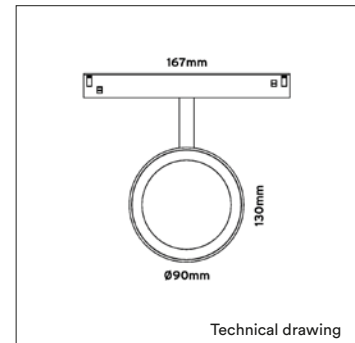

Yes

SIZE

Ø90 X 30mm

OPTIONS

WIRELESS DIMMABLE

Zigbee or Casambi

ARTICLE NUMBER	LAMP TYPE	BRAND	LUMINOUS FLUX	OUTPUT POWER	MODULE EFFICIENCY	COLOR TEMPERATURE	CRI	TC LIFETIME	mA	DEGREE
5825.270.20.Δ	V8	Bridgelux	650lm	10W	65lm/W	2700K	>90	50.000 Hrs	350mA	20°
5825.270.30.Δ	V8	Bridgelux	650lm	10W	65lm/W	2700K	>90	50.000 Hrs	350mA	30°