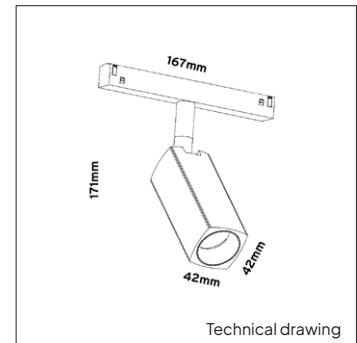

INFORMATION

⚠ This fixture cannot be coated or painted in any other color.

ANTI-GLARE RING

HONEYCOMB

ARTICLE NUMBER	LAMP TYPE	BRAND	LUMINOUS FLUX	OUTPUT POWER	MODULE EFFICIENCY	COLOR TEMPERATURE	CRI	TC LIFETIME	mA
5827.270.00.Δ	V8	Bridgelux	550lm	8W	69lm/W	2700K	>90	50.000 Hrs	350mA
5827.300.00.Δ	V8	Bridgelux	550lm	8W	69lm/W	3000K	>90	50.000 Hrs	350mA

Δ See colors