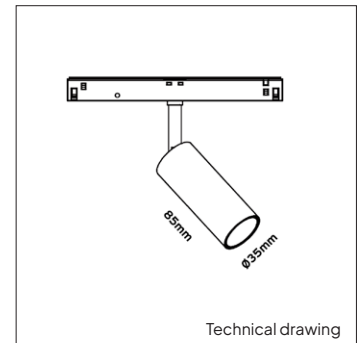

INFORMATION

This fixture cannot be coated or painted in any other color.

ANTI-GLARERING

HONEYCOMB

ARTICLE NUMBER	LAMP TYPE	BRAND	LUMINOUS FLUX	OUTPUT POWER	MODULE EFFICIENCY	COLOR TEMPERATURE	CRI	TC LIFETIME	mA
5829.270.00.Δ	V4	Bridgelux	490lm	8W	61lm/W	2700K	>90	50.000 Hrs	350mA
5829.300.00.Δ	V4	Bridgelux	490lm	8W	61lm/W	3000K	>90	50.000 Hrs	350mA

Δ See colors