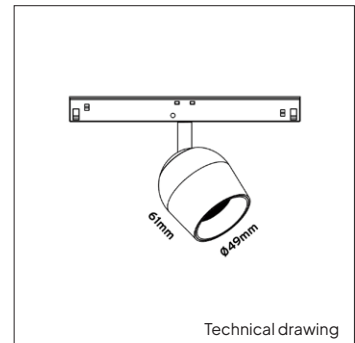

OPTIONS

OPTIONAL BEAM ANGLE	▲ 15°	Art. no.: 5818.020.15.0
	▲ 36°	Art. no.: 5818.020.36.0
ANTI-GLARE RING	Black	Included
	Gold	Art. no.: 5818.030.00.9
HONEYCOMB	Art. no.: 5818.040.00.0	
WIRELESS DIMMABLE	Zigbee or Casambi	

Design Patent Certificate
No. ZL 2019 3 0427886.1 Trackspot Venus Patent