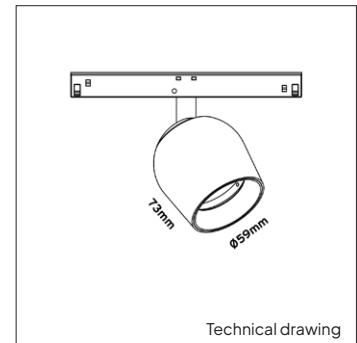

OPTIONS

OPTIONAL BEAM ANGLE	▲ 15°	Art. no.: 5819.020.15.0
	▲ 36°	Art. no.: 5819.020.36.0
ANTI-GLARE RING	Black	Included
	Gold	Art. no.: 3066.030.00.9
HONEYCOMB	Art. no.: 3066.040.00.0	
WIRELESS DIMMABLE	Zigbee or Casambi	

Design Patent Certificate
No: ZL 2019 3 0427886.1 Trackspot Venus Patent