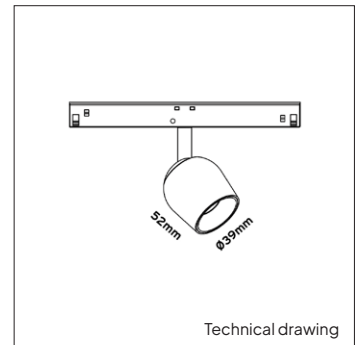

KEYLIGHT

MAGNET VENUS NANO

PRODUCT MATERIAL	Die-cast aluminium
ADAPTER	48V adapter
LIGHT SOURCE	Bridgelux BXKC
MODULE LIFETIME	Approx. 50.000 hours
DRIVER	Including DALI driver
COLORS (Δ)	○ 3 = RAL 9003 white ● 5 = RAL 9005 black
BEAM ANGLE	▲ 24°
ADJUSTABLE	Yes
SIZE	Ø39 X 52mm

OPTIONS

OPTIONAL BEAM ANGLE	▲ 15°	Art. no.: 5817.020.15.0
	▲ 36°	Art. no.: 5817.020.36.0
ANTI-GLARE RING	Black	Included
	Gold	Art. no.: 5817.030.00.5
WIRELESS DIMMABLE	Zigbee or Casambi	

 Design Patent Certificate
No: ZL 2019 3 0427886.1 Trackspot Venus Patent