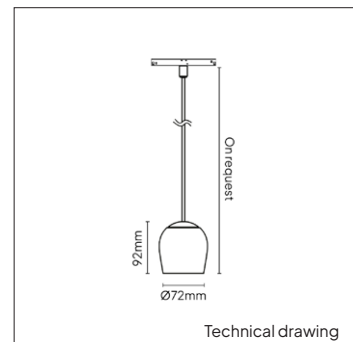

INFORMATION

This fixture is supplied as standard with 5 meters of cable. Should you require a shorter length, please indicate your preference, and we will customize the cable to your desired length. It is not possible to shorten the cable yourself.

Design Patent Certificate
No: ZL 2019 3 0427886.1 Trackspot Venus Patent