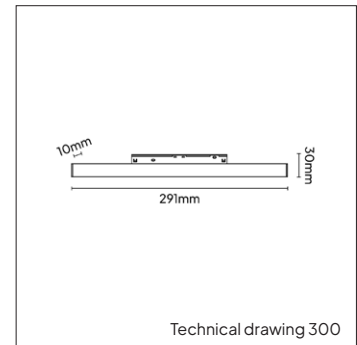

PRODUCT MATERIAL	Die-cast aluminium
ADAPTER	48V adapter
LIGHT SOURCE	Bridgelux 3030
MODULE LIFETIME	Approx. 50.000 hours
DRIVER	Including DALI driver
COLORS	● 5 = RAL 9005 black
BEAM ANGLE	▲ 30°
ADJUSTABLE	No
SIZE	195/291 X 10 X 30mm

OPTIONS

WIRELESS DIMMABLE	Zigbee or Casambi

INFORMATION

⚠ The light source in this product can be replaced with an equivalent module made by Philips, Osram or Tridonic.

ARTICLE NUMBER	LAMP TYPE	BRAND	LUMINOUS FLUX	OUTPUT POWER	MODULE EFFICIENCY	COLOR TEMPERATURE	CRI	TC LIFETIME	mA
SKY 200									
5760.270.30.5	3030	Bridgelux	557lm	10W	56lm/W	2700K	>90	50.000 Hrs	250mA
5760.300.30.5	3030	Bridgelux	557lm	10W	56lm/W	3000K	>90	50.000 Hrs	250mA
SKY 300									
5761.270.30.5	3030	Bridgelux	856lm	15W	57lm/W	2700K	>90	50.000 Hrs	350mA
5761.300.30.5	3030	Bridgelux	856lm	15W	57lm/W	3000K	>90	50.000 Hrs	350mA