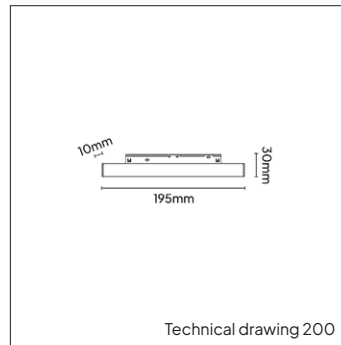

PRODUCT MATERIAL	Die-cast aluminium
ADAPTER	48V adapter
LIGHT SOURCE	Bridgelux 3030
MODULE LIFETIME	Approx. 50.000 hours
DRIVER	Including DALI driver
COLORS	● 5 = RAL 9005 black
BEAM ANGLE	▲ 30°
ADJUSTABLE	No
SIZE	195/291 X 10 X 30mm

OPTIONS

WIRELESS DIMMABLE	Zigbee or Casambi

INFORMATION

⚠ The light source in this product can be replaced with an equivalent module made by Philips, Osram or Tridonic.

ARTICLE NUMBER	LAMP TYPE	BRAND	LUMINOUS FLUX	OUTPUT POWER	MODULE EFFICIENCY	COLOR TEMPERATURE	CRI	TC LIFETIME	mA
SKY 200									
5760.270.30.5	3030	Bridgelux	557lm	10W	56lm/W	2700K	>90	50.000 Hrs	250mA
5760.300.30.5	3030	Bridgelux	557lm	10W	56lm/W	3000K	>90	50.000 Hrs	250mA
SKY 300									
5761.270.30.5	3030	Bridgelux	856lm	15W	57lm/W	2700K	>90	50.000 Hrs	350mA
5761.300.30.5	3030	Bridgelux	856lm	15W	57lm/W	3000K	>90	50.000 Hrs	350mA