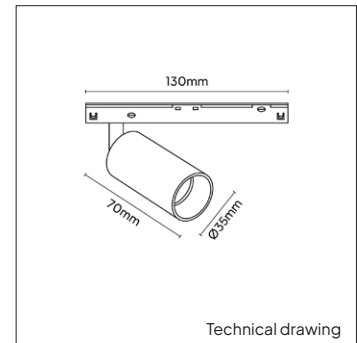

ARTICLE NUMBER	LAMP TYPE	BRAND	LUMINOUS FLUX	OUTPUT POWER	MODULE EFFICIENCY	COLOR TEMPERATURE	CRI	TC LIFETIME	mA
5770.270.00.5	V4HD	Bridgelux	523lm	5W	105lm/W	2700K	>90	50.000 Hrs	150mA
5770.300.00.5	V4HD	Bridgelux	523lm	5W	105lm/W	3000K	>90	50.000 Hrs	150mA