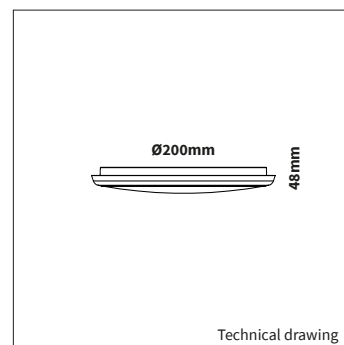

ARTICLE NUMBER	LAMP TYPE	BRAND	LUMINOUS FLUX	OUTPUT POWER	MODULE EFFICIENCY	COLOR TEMPERATURE	CRI	TC LIFETIME
5141.200.12.3	SMD LED	Epistar	1120lm	12W	94lm/W	3000K	>80	40.000 Hrs