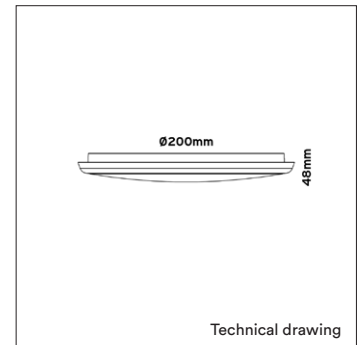

<b>PRODUCT MATERIAL</b>	Aluminium and poly-carbonate
<b>LIGHT SOURCE</b>	SMD LED
<b>MODULE LIFETIME</b>	Approx. 40.000 hours
<b>DRIVER</b>	Including on/off driver
<b>COLORS</b>	○ 3 = RAL 9003 white
<b>BEAM ANGLE</b>	▲ 120°
<b>REFLECTOR PLATE</b>	Opal poly-carbonate diffuser
<b>ADJUSTABLE</b>	No
<b>SIZE</b>	Ø200 X 48mm

ARTICLE NUMBER	LAMP TYPE	BRAND	LUMINOUS FLUX	OUTPUT POWER	MODULE EFFICIENCY	COLOR TEMPERATURE	CRI	TC LIFETIME
5141.200.12.3	SMD LED	Epistar	1120lm	12W	94lm/W	3000K	>80	40.000 Hrs