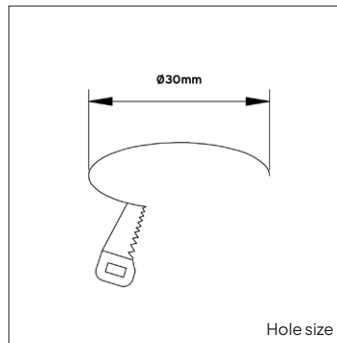

**OPTIONS**

<b>DRIVERS OPTIONS</b>	<b>On/off</b>	500mA 3-6W Art. no.: 0106.500.10.3 <b>Size:</b> 66,3 x 38,5 x 21,8mm <i>This driver can only be placed externally</i>
	<b>Phase cut</b>	500mA 4-10W Art. no.: 0110.500.20.5 <b>Size:</b> 100 x 50 x 19mm <b>Max. 2 fixtures connected in serie per driver</b> <i>This driver can only be placed externally</i>
	<b>DALI</b>	500mA 4-18W Art. no.: 0118.500.40.0 <b>Size:</b> 95 x 53 x 30mm <b>Max. 3 fixtures connected in serie per driver</b> <i>This driver can only be placed externally</i>
<b>POWER CABLE OPTIONS</b> Connected to driver/ fixture		Europlug 2000mm 2 X 0,75 Art. no.: 0502.075.20.0
		Wieland GST 18/3 male 2000mm 3 X 0,75 Art. no.: 0501.183.20.0
		Wieland T connector GST 18/3 200mm 3 X 0,75 Art. no.: 0500.183.20.0