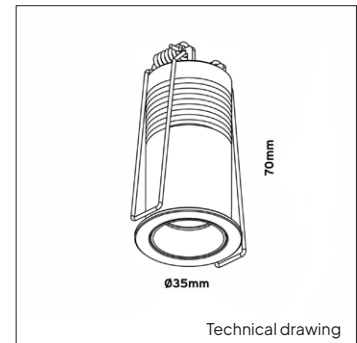

**OPTIONS**

<b>DRIVERS OPTIONS</b>	<b>On/off</b>	500mA 3-6W Art. no.: 0106.500.10.3 <b>Size:</b> 66,3 x 38,5 x 21,8mm <i>This driver can only be placed externally</i>
	<b>Phase cut</b>	500mA 4-10W Art. no.: 0110.500.20.5 <b>Size:</b> 100 x 50 x 19mm <b>Max. 2 fixtures connected in serie per driver</b> <i>This driver can only be placed externally</i>
	<b>DALI</b>	500mA 4-18W Art. no.: 0118.500.40.0 <b>Size:</b> 95 x 53 x 30mm <b>Max. 3 fixtures connected in serie per driver</b> <i>This driver can only be placed externally</i>
<b>POWER CABLE OPTIONS</b> Connected to driver/ fixture		Europlug 2000mm 2 X 0,75 Art. no.: 0502.075.20.0
		Wieland GST 18/3 male 2000mm 3 X 0,75 Art. no.: 0501.183.20.0
		Wieland T connector GST 18/3 200mm 3 X 0,75 Art. no.: 0500.183.20.0