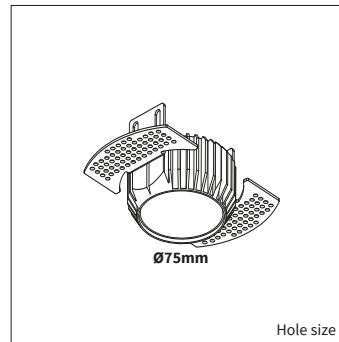

MITO R TRIMLESS

PRODUCT MATERIAL	Die-cast aluminium
LIGHT SOURCE	Citizen CLU701
MODULE LIFETIME	Approx. 35.000 hours
DRIVER	Excluding driver, SELECT OPTION
COLORS (Δ)	☐ 3 = RAL 9003 white ☒ 5 = RAL 9005 black
BEAM ANGLE	30°
ADJUSTABLE	No
SIZE	Ø57 X 95mm

OPTIONS

DRIVER OPTIONS	On/off	250mA 7-13W Art. no.: 0115.250.10.0
	Phase cut	250mA 7-10W Art. no.: 0110.250.20.4
	1/10V	250mA 1-14W Art. no.: 0114.250.30.0
	DALI	250mA 6-13W Art. no.: 0114.250.40.1
POWER CABLE OPTIONS Connected to driver/fixture	Europlug 2000mm 2 X 0,75 Art. no.: 0502.075.20.0	
	Wieland GST 18/3 male 2000mm 3 X 0,75 Art. no.: 0501.183.20.0	
	Wieland T connector GST 18/3 200mm 3 X 0,75 Art. no.: 0500.183.20.0	

INFORMATION

Always select a driver option and add the selected driver to your order.
Full warranty only applies when fixture is purchased in combination with recommended driver.

Including recessed frame

ARTICLE NUMBER	LAMP TYPE	BRAND	LUMINOUS FLUX	OUTPUT POWER	MODULE EFFICIENCY	COLOR TEMPERATURE	CRI	TC LIFETIME	mA
Δ See colors									
4982.250.30.Δ	CLU701	Citizen	770lm	7,5W	102lm/W	2700K	>90	35.000 Hrs	250mA