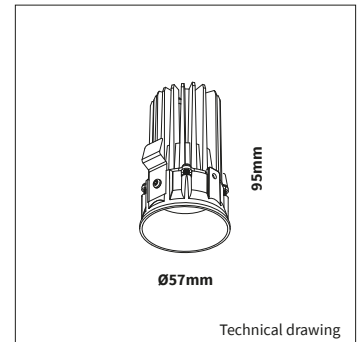

MITO R TRIMLESS

PRODUCT MATERIAL	Die-cast aluminium
LIGHT SOURCE	Citizen CLU701
MODULE LIFETIME	Approx. 35.000 hours
DRIVER	Excluding driver, SELECT OPTION
COLORS (Δ)	☐ 3 = RAL 9003 white ☒ 5 = RAL 9005 black
BEAM ANGLE	30°
ADJUSTABLE	No
SIZE	Ø57 X 95mm

OPTIONS

DRIVER OPTIONS	On/off	250mA 7-13W Art. no.: 0115.250.10.0
	Phase cut	250mA 7-10W Art. no.: 0110.250.20.4
	1/10V	250mA 1-14W Art. no.: 0114.250.30.0
	DALI	250mA 6-13W Art. no.: 0114.250.40.1
POWER CABLE OPTIONS Connected to driver/fixture	Europlug 2000mm 2 X 0,75 Art. no.: 0502.075.20.0	
	Wieland GST 18/3 male 2000mm 3 X 0,75 Art. no.: 0501.183.20.0	
	Wieland T connector GST 18/3 200mm 3 X 0,75 Art. no.: 0500.183.20.0	

INFORMATION

Always select a driver option and add the selected driver to your order.
Full warranty only applies when fixture is purchased in combination with recommended driver.

Including recessed frame

ARTICLE NUMBER	LAMP TYPE	BRAND	LUMINOUS FLUX	OUTPUT POWER	MODULE EFFICIENCY	COLOR TEMPERATURE	CRI	TC LIFETIME	mA
Δ See colors									
4982.250.30.Δ	CLU701	Citizen	770lm	7,5W	102lm/W	2700K	>90	35.000 Hrs	250mA