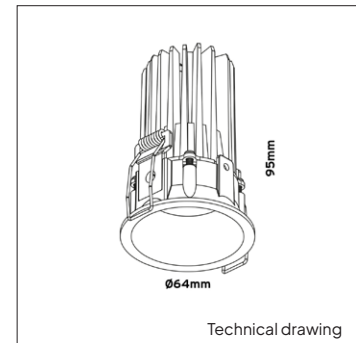

PRODUCT MATERIAL	Die-cast aluminium
LIGHT SOURCE	Citizen CLU701
MODULE LIFETIME	Approx. 35.000 hours
DRIVER	Excluding driver, SELECT OPTION
COLORS (Δ)	<input type="radio"/> 3 = RAL 9003 white <input checked="" type="radio"/> 5 = RAL 9005 black
BEAM ANGLE	 30°
ADJUSTABLE	No
SIZE	Ø64 X 95mm

OPTIONS

OPTIONAL BEAM ANGLE	 38° Art. no.: 4941.010.38.0
DRIVER OPTIONS	On/off 250mA 7-13W Art. no.: 0115.250.10.0 Size: 100 x 43 x 22,5mm
	Phase cut 250mA 7-10W Art. no.: 0110.250.20.4 Size: 100 x 50 x 19mm
	1/10V 260mA 1-14W Art. no.: 0114.250.30.0 Size: 111 x 52 x 22mm This driver can only be placed externally
	DALI 250mA 6-13W Art. no.: 0114.250.40.1 Size: 97,2 x 43 x 30mm
POWER CABLE OPTIONS Connected to driver/fixture	Europlug 2000mm 2 X 0,75 Art. no.: 0502.075.20.0
	Wieland GST 18/3 male 2000mm 3 X 0,75 Art. no.: 0501.183.20.0
	Wieland T connector GST 18/3 200mm 3 X 0,75 Art. no.: 0500.183.20.0