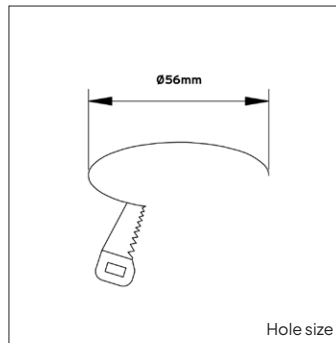

PRODUCT MATERIAL	Die-cast aluminium
LIGHT SOURCE	Citizen CLU701
MODULE LIFETIME	Approx. 35.000 hours
DRIVER	Excluding driver, SELECT OPTION
COLORS (Δ)	<input type="radio"/> 3 = RAL 9003 white <input checked="" type="radio"/> 5 = RAL 9005 black
BEAM ANGLE	 30°
ADJUSTABLE	No
SIZE	Ø64 X 95mm

OPTIONS

OPTIONAL BEAM ANGLE	 38° Art. no.: 4941.010.38.0
DRIVER OPTIONS	On/off 250mA 7-13W Art. no.: 0115.250.10.0 Size: 100 x 43 x 22,5mm
	Phase cut 250mA 7-10W Art. no.: 0110.250.20.4 Size: 100 x 50 x 19mm
	1/10V 260mA 1-14W Art. no.: 0114.250.30.0 Size: 111 x 52 x 22mm This driver can only be placed externally
	DALI 250mA 6-13W Art. no.: 0114.250.40.1 Size: 97,2 x 43 x 30mm
POWER CABLE OPTIONS Connected to driver/fixture	Europlug 2000mm 2 X 0,75 Art. no.: 0502.075.20.0
	Wieland GST 18/3 male 2000mm 3 X 0,75 Art. no.: 0501.183.20.0
	Wieland T connector GST 18/3 200mm 3 X 0,75 Art. no.: 0500.183.20.0