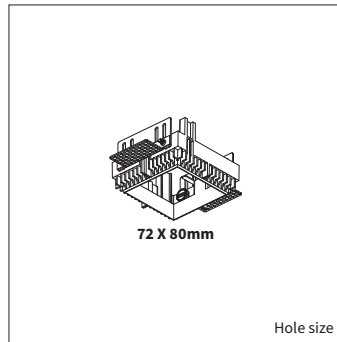

# MITO SQ TRIMLESS

<b>PRODUCT MATERIAL</b>	Die-cast aluminium
<b>LIGHT SOURCE</b>	Citizen CLU701
<b>MODULE LIFETIME</b>	Approx. 35.000 hours
<b>DRIVER</b>	Excluding driver, <b>SELECT OPTION</b>
<b>COLORS (Δ)</b>	<input type="radio"/> 3 = RAL 9003 white <input checked="" type="radio"/> 5 = RAL 9005 black
<b>BEAM ANGLE</b>	
<b>ADJUSTABLE</b>	No
<b>SIZE</b>	55 X 55 X 100mm

## OPTIONS

<b>OPTIONAL BEAM ANGLE</b>	Art. no.: 4941.010.38.0
<b>DRIVER OPTIONS</b>	<b>On/off</b> 250mA 7-13W Art. no.: 0115.250.10.0
	<b>Phase cut</b> 250mA 7-10W Art. no.: 0110.250.20.4
	<b>1/10V</b> 250mA 1-14W Art. no.: 0114.250.30.0
	<b>DALI</b> 250mA 6-13W Art. no.: 0114.250.40.1
<b>POWER CABLE OPTIONS</b> Connected to driver/fixture	Europlug 2000mm 2 X 0,75 Art. no.: 0502.075.20.0
	Wieland GST 18/3 male 2000mm 3 X 0,75 Art. no.: 0501.183.20.0
	Wieland T connector GST 18/3 200mm 3 X 0,75 Art. no.: 0500.183.20.0