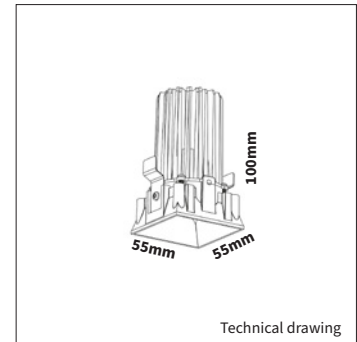

# MITO SQ TRIMLESS

<b>PRODUCT MATERIAL</b>	Die-cast aluminium
<b>LIGHT SOURCE</b>	Citizen CLU701
<b>MODULE LIFETIME</b>	Approx. 35.000 hours
<b>DRIVER</b>	Excluding driver, <b>SELECT OPTION</b>
<b>COLORS (Δ)</b>	<input type="radio"/> 3 = RAL 9003 white <input checked="" type="radio"/> 5 = RAL 9005 black
<b>BEAM ANGLE</b>	
<b>ADJUSTABLE</b>	No
<b>SIZE</b>	55 X 55 X 100mm

## OPTIONS

<b>OPTIONAL BEAM ANGLE</b>	Art. no.: 4941.010.38.0
<b>DRIVER OPTIONS</b>	<b>On/off</b> 250mA 7-13W Art. no.: 0115.250.10.0
	<b>Phase cut</b> 250mA 7-10W Art. no.: 0110.250.20.4
	<b>1/10V</b> 250mA 1-14W Art. no.: 0114.250.30.0
	<b>DALI</b> 250mA 6-13W Art. no.: 0114.250.40.1
<b>POWER CABLE OPTIONS</b> Connected to driver/fixture	Europlug 2000mm 2 X 0,75 Art. no.: 0502.075.20.0
	Wieland GST 18/3 male 2000mm 3 X 0,75 Art. no.: 0501.183.20.0
	Wieland T connector GST 18/3 200mm 3 X 0,75 Art. no.: 0500.183.20.0