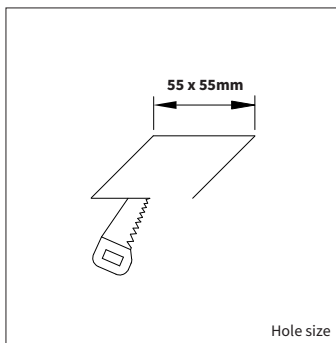

PRODUCT MATERIAL	Die-cast aluminium
LIGHT SOURCE	Citizen CLU701
MODULE LIFETIME	Approx. 35.000 hours
DRIVER	Excluding driver, SELECT OPTION
COLORS (Δ)	☐ 3 = RAL 9003 white ☒ 5 = RAL 9005 black
BEAM ANGLE	
ADJUSTABLE	No
SIZE	63 X 63 X 100mm

OPTIONS

OPTIONAL BEAM ANGLE	Art. no.: 4941.010.38.0
DRIVER OPTIONS	On/off 250mA 7-13W Art. no.: 0115.250.10.0
	Phase cut 250mA 7-10W Art. no.: 0110.250.20.4
	1/10V 250mA 1-14W Art. no.: 0114.250.30.0
	DALI 250mA 6-13W Art. no.: 0114.250.40.1
POWER CABLE OPTIONS Connected to driver/fixture	Europlug 2000mm 2 X 0,75 Art. no.: 0502.075.20.0
	Wieland GST 18/3 male 2000mm 3 X 0,75 Art. no.: 0501.183.20.0
	Wieland T connector GST 18/3 200mm 3 X 0,75 Art. no.: 0500.183.20.0

INFORMATION

Always select a driver option and add the selected driver to your order.
Full warranty only applies when fixture is purchased in combination with recommended driver.

ARTICLE NUMBER	LAMP TYPE	BRAND	LUMINOUS FLUX	OUTPUT POWER	MODULE EFFICIENCY	COLOR TEMPERATURE	CRI	TC LIFETIME	mA
Δ See colors 4940.250.30.Δ	CLU701	Citizen	770lm	7,5W	102lm/W	2700K	>90	35.000 Hrs	250mA