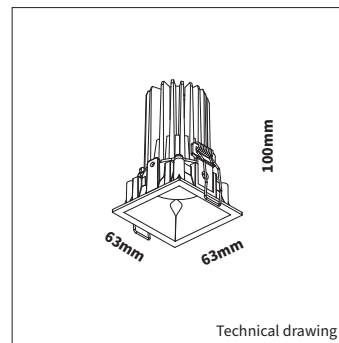

PRODUCT MATERIAL	Die-cast aluminium
LIGHT SOURCE	Citizen CLU701
MODULE LIFETIME	Approx. 35.000 hours
DRIVER	Excluding driver, SELECT OPTION
COLORS (Δ)	☐ 3 = RAL 9003 white ☒ 5 = RAL 9005 black
BEAM ANGLE	
ADJUSTABLE	No
SIZE	63 X 63 X 100mm

OPTIONS

OPTIONAL BEAM ANGLE	Art. no.: 4941.010.38.0
DRIVER OPTIONS	On/off 250mA 7-13W Art. no.: 0115.250.10.0
	Phase cut 250mA 7-10W Art. no.: 0110.250.20.4
	1/10V 250mA 1-14W Art. no.: 0114.250.30.0
	DALI 250mA 6-13W Art. no.: 0114.250.40.1
POWER CABLE OPTIONS Connected to driver/fixture	Europlug 2000mm 2 X 0,75 Art. no.: 0502.075.20.0
	Wieland GST 18/3 male 2000mm 3 X 0,75 Art. no.: 0501.183.20.0
	Wieland T connector GST 18/3 200mm 3 X 0,75 Art. no.: 0500.183.20.0

INFORMATION

Always select a driver option and add the selected driver to your order.
Full warranty only applies when fixture is purchased in combination with recommended driver.

ARTICLE NUMBER	LAMP TYPE	BRAND	LUMINOUS FLUX	OUTPUT POWER	MODULE EFFICIENCY	COLOR TEMPERATURE	CRI	TC LIFETIME	mA
Δ See colors 4940.250.30.Δ	CLU701	Citizen	770lm	7,5W	102lm/W	2700K	>90	35.000 Hrs	250mA