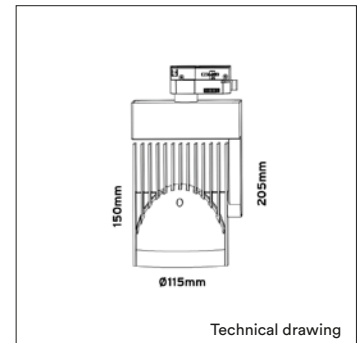

AVAILABLE SLM OPTIONS

To order the correct product, please replace **COB*** in the article number field with the COB code found on the last page of the catalogue

ARTICLE NUMBER	LUMINOUS FLUX	BRAND	COLOR TEMPERATURE	SETTING
Δ See colors				
3032.COB*.24.Δ	2000lm	Philips SLM G7	927 / 830 / 930 / 835 / 840 / 850	High Efficiency
3032.COB*.24.Δ	2000lm	Philips SLM G7	Premium White 830 / 930 / 935 / 940	High Efficiency
3032.COB*.24.Δ	2000lm	Philips SLM G7	Premium White HE 930	High Efficiency
3032.COB*.24.Δ	2000lm	Philips SLM G7	Premium Color 930	High Efficiency
3032.COB*.24.Δ	2000lm	Philips SLM G7	Food: Bakery / Iced Seafood / Live Seafood	High Efficiency
3032.COB*.24.Δ	3000lm	Philips SLM G7	827 / 927 / 830 / 930 / 835 / 840 / 850 / 857	High Efficiency
3032.COB*.24.Δ	3000lm	Philips SLM G7	Premium White 830 / 930 / 935 / 940	High Efficiency
3032.COB*.24.Δ	3000lm	Philips SLM G7	Premium White HE 930	High Efficiency
3032.COB*.24.Δ	3000lm	Philips SLM G7	Premium Color 930	High Efficiency
3032.COB*.24.Δ	3000lm	Philips SLM G7	Food: Meat / Bakery	High Efficiency
3032.COB*.24.Δ	4500lm	Philips SLM G7	927 / 830 / 930 / 835 / 840 / 850	High Efficiency
3032.COB*.24.Δ	4500lm	Philips SLM G7	Premium White 830 / 930 / 935 / 940	High Efficiency
3032.COB*.24.Δ	4500lm	Philips SLM G7	Premium White HE 930	High Efficiency
3032.COB*.24.Δ	4500lm	Philips SLM G7	Food: Meat / Bakery	High Efficiency

ⓘ High efficiency is the standard Keylight setting for all SLM G7 LED modules. For COB LED specification and warranty information regarding high efficiency, see last page of the catalogue.
Standard system warranty is 5 years.