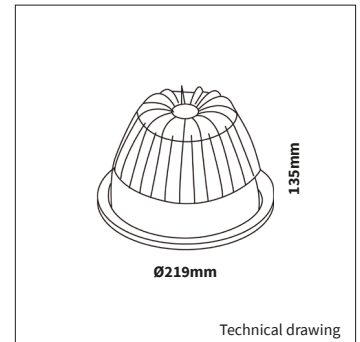

INFORMATION

Nominal lifetime L90/B50 @50.000 h - 25°C

This luminaire is also available in 1100lm SLM on request