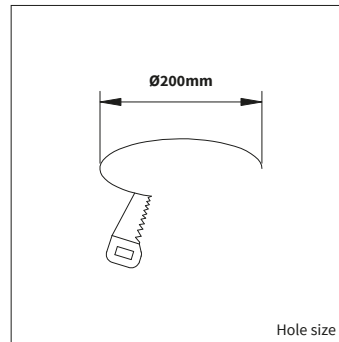

INFORMATION

Nominal lifetime L90/B50 @50.000 h - 25°C

This luminaire is also available in 1100lm SLM on request