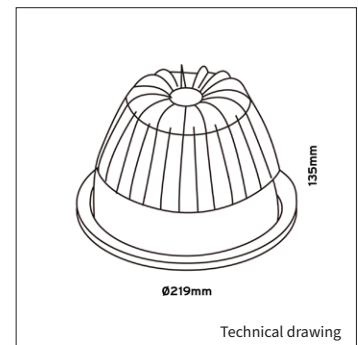

INFORMATION

Nominal lifetime L90/B50 @50.000 h / 25°C

This luminaire is also available in 1100lm SLM on request

The light source in this product can be replaced with an equivalent module made by Philips, Osram or Tridonic.