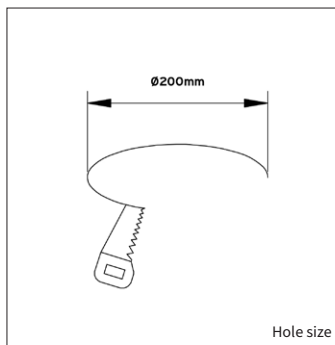

INFORMATION

Nominal lifetime L90/B50 @50.000 h / 25°C

This luminaire is also available in 1100lm SLM on request

The light source in this product can be replaced with an equivalent module made by Philips, Osram or Tridonic.