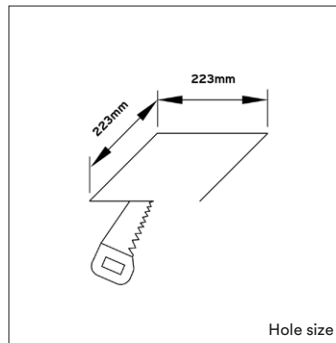

INFORMATION

Including plaster kit

Always select a driver option and add the selected driver to your order.

⚠ Full warranty only applies when fixture is purchased in combination with recommended driver.