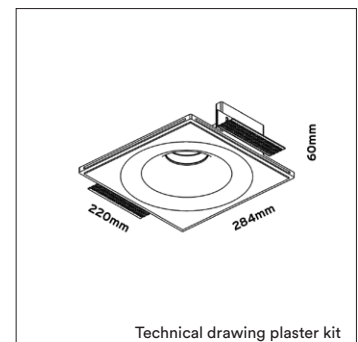

INFORMATION

Including plaster kit

Always select a driver option and add the selected driver to your order.

⚠ Full warranty only applies when fixture is purchased in combination with recommended driver.