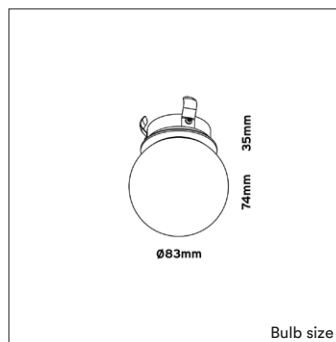

INFORMATION

Including plaster kit

Always select a driver option and add the selected driver to your order.

⚠ Full warranty only applies when fixture is purchased in combination with recommended driver.