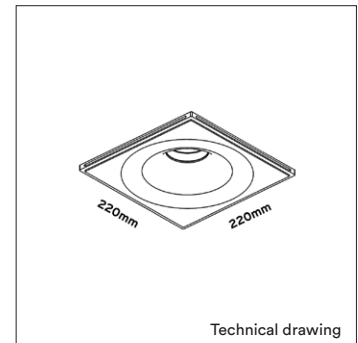

INFORMATION

Including plaster kit

Always select a driver option and add the selected driver to your order.

⚠ Full warranty only applies when fixture is purchased in combination with recommended driver.