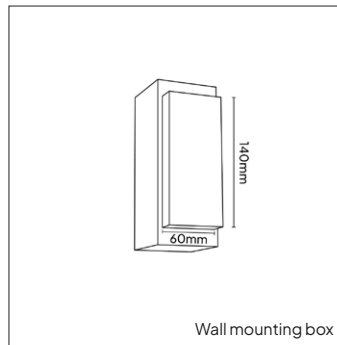

INFORMATION

Full warranty only applies when fixture is purchased in combination with recommended driver.