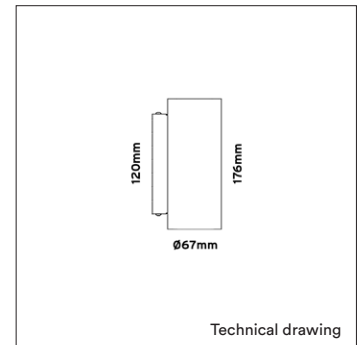

<b>PRODUCT MATERIAL</b>	Steel and aluminium
<b>LIGHT SOURCE</b>	Osram Oslon 3030
<b>MODULE LIFETIME</b>	Approx. 30.000 hours
<b>DRIVER</b>	Including phase cut dimmable driver
<b>COLORS (Δ Inserts)</b>	<ul style="list-style-type: none"> <li>○ 3 = RAL 9003 white</li> <li>● 5 = RAL 9005 black</li> <li>● 8 = Anodic brown</li> <li>● 7 = RAL 7043 anthracite</li> </ul>
<b>BEAM ANGLE</b>	 30°
<b>SIZE</b>	176 X Ø67mm

**OPTIONS**

<b>ON/OFF SWITCH</b>	Art. no.: 6035.000.00.0
<b>DRIVER OPTIONS</b>	<b>DALI</b> 700mA 1-20W Art. no.: 0120.700.40.2

**INFORMATION**

-  Max. hole size for the wall mounting is 40 x 120mm (W X H)
-  Full warranty only applies when fixture is purchased in combination with recommended driver.