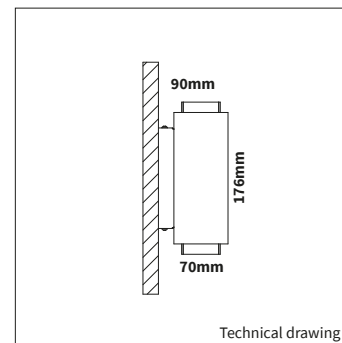

INFORMATION

The hole for wall mounting should not be any bigger than 60 x 130mm

Full warranty only applies when fixture is purchased in combination with recommended driver.