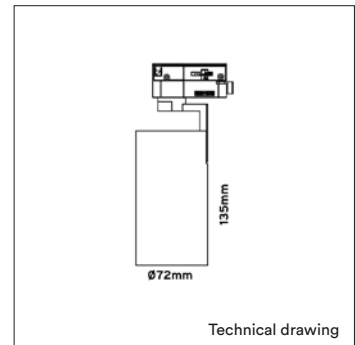

COLORS (Δ)

○ 3 = RAL 9003 white

● 5 = RAL 9005 black

BEAM ANGLE

▲ 25° ▲ 40°

ADJUSTABLE

Horizontally and vertically rotational

SIZE

Ø72 × 135mm

ARTICLE NUMBER	LAMP TYPE	BRAND	LUMINOUS FLUX	OUTPUT POWER	MODULE EFFICIENCY	COLOR TEMPERATURE	CRI	TC LIFETIME	BEAM ANGLE
3031.480.25.Δ	PAR20 dim	MasterLED	480lm	5,5W	87lm/W	2700K	>80	45.000 Hrs	25°
3031.480.40.Δ	PAR20 dim	MasterLED	480lm	5,5W	87lm/W	2700K	>80	45.000 Hrs	40°
3031.490.25.Δ	PAR20 dim	MasterLED	490lm	5,5W	89lm/W	3000K	>80	45.000 Hrs	25°
3031.490.40.Δ	PAR20 dim	MasterLED	490lm	5,5W	89lm/W	3000K	>80	45.000 Hrs	40°
3031.520.25.Δ	PAR20 dim	MasterLED	520lm	5,5W	94lm/W	4000K	>80	45.000 Hrs	25°
3031.520.40.Δ	PAR20 dim	MasterLED	520lm	5,5W	94lm/W	4000K	>80	45.000 Hrs	40°