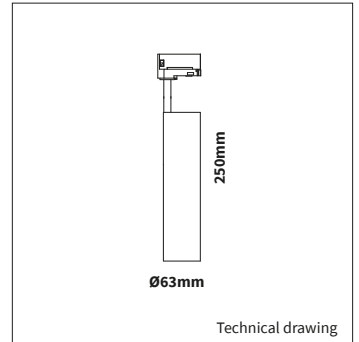

INFORMATION

ANTI-GLARE RING

HONEYCOMB

ARTICLE NUMBER	LAMP TYPE	BRAND	LUMINOUS FLUX	OUTPUT POWER	MODULE EFFICIENCY	CCOLOR TEMPERATURE	CRI	TC LIFETIME	mA
3049.995.24.Δ	V10 Array	Bridgelux	950lm	15W	64lm/W	3000K	>90	35.000 Hrs	350mA
3049.996.24.Δ	V10 Array	Bridgelux	950lm	15W	64lm/W	2000 - 3000K	DTW >90	35.000 Hrs	350mA