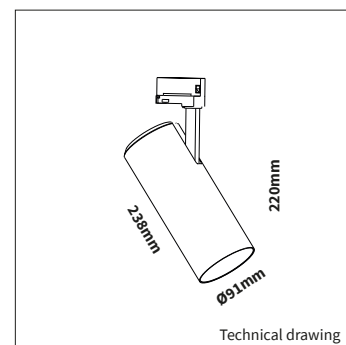

AVAILABLE SLM OPTIONS

To order the correct product, please replace **COB*** in the article number field with the COB code found on the last page of the catalogue

ARTICLE NUMBER	LUMINOUS FLUX	BRAND	COLOR TEMPERATURE	SETTING
Δ See colors				
3048.COB*.25.Δ	1100lm	Philips SLM G7	827 / 927 / 830 / 930 / 835 / 840 / 850	High Efficiency
3048.COB*.25.Δ	1100lm	Philips SLM G7	Premium White 830 / 930 / 935 / 940	High Efficiency
3048.COB*.25.Δ	1100lm	Philips SLM G7	Premium White HE 930	High Efficiency
3048.COB*.25.Δ	1100lm	Philips SLM G7	Premium Color 930	High Efficiency
3048.COB*.25.Δ	1100lm	Philips SLM G7	Premium Color HE 930	High Efficiency
3048.COB*.25.Δ	1100lm	Philips SLM G7	Crisp White 930	High Efficiency
3048.COB*.25.Δ	1100lm	Philips SLM G7	Food: Meat / Bakery / Iced Seafood / Live Seafood / Vegetables & Fruit	High Efficiency
3048.COB*.25.Δ	2000lm	Philips SLM G7	827 / 927 / 830 / 930 / 835 / 840 / 850	High Efficiency
3048.COB*.25.Δ	2000lm	Philips SLM G7	Premium White 830 / 930 / 935 / 940	High Efficiency
3048.COB*.25.Δ	2000lm	Philips SLM G7	Premium White HE 930	High Efficiency
3048.COB*.25.Δ	2000lm	Philips SLM G7	Premium Color 930	High Efficiency
3048.COB*.25.Δ	2000lm	Philips SLM G7	Premium Color HE 930	High Efficiency
3048.COB*.25.Δ	2000lm	Philips SLM G7	Crisp White 930	High Efficiency
3048.COB*.25.Δ	2000lm	Philips SLM G7	Food: Meat / Bakery / Iced Seafood / Live Seafood / Vegetables & Fruit	High Efficiency
3048.COB*.25.Δ	3000lm	Philips SLM G7	827 / 927 / 830 / 930 / 835 / 840 / 850 / 857	High Efficiency
3048.COB*.25.Δ	3000lm	Philips SLM G7	Premium White 830 / 930 / 935 / 940	High Efficiency
3048.COB*.25.Δ	3000lm	Philips SLM G7	Premium White HE 930	High Efficiency

1 High efficiency is the standard Keylight setting for all SLM G7 LED modules. For COB led specification and warranty information regarding high efficiency, see last page of the catalogue. Standard system warranty is 5 years.