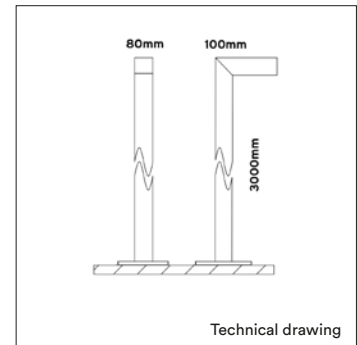

PRODUCT MATERIAL	Aluminium
LIGHT SOURCE	Philips LED module
MODULE LIFETIME	Approx. 50.000 hours
DRIVER	Including on/off driver
COLORS (Δ)	<input type="radio"/> 3 = RAL 9003 white <input checked="" type="radio"/> 5 = RAL 9005 black <input type="radio"/> 6 = RAL 9006 alu
DIFFUSER	Mat acrylic diffuser
SIZE	100 X 80 X 3000/5000mm

ARTICLE NUMBER	LAMP TYPE	BRAND	LUMINOUS FLUX	OUTPUT POWER	MODULE EFFICIENCY	COLOR TEMPERATURE	CRI	TC LIFETIME	LENGTH
Δ See colors									
PIAZZA MAXI 300									
8074.700.30.Δ	LED module	Osram	4500lm	29W	155lm/W	3000K	>80	50.000 Hrs	3000mm
8074.800.30.Δ	LED module	Osram	4500lm	29W	155lm/W	4000K	>80	50.000 Hrs	3000mm
PIAZZA MAXI 500									
8074.700.50.Δ	LED module	Osram	4500lm	29W	155lm/W	3000K	>80	50.000 Hrs	5000mm
8074.800.50.Δ	LED module	Osram	4500lm	29W	155lm/W	4000K	>80	50.000 Hrs	5000mm