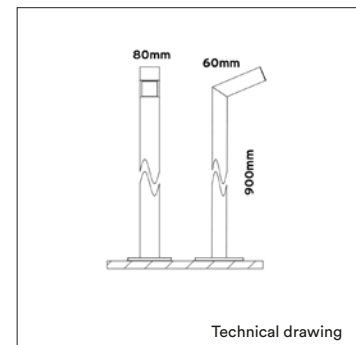

PRODUCT MATERIAL	Aluminium
LIGHT SOURCE	Philips LED module
MODULE LIFETIME	Approx. 50.000 hours
DRIVER	Including on/off driver
COLORS (Δ)	○ 3 = RAL 9003 white ● 5 = RAL 9005 black ● 6 = RAL 9006 alu
DIFFUSER	Mat acrylic diffuser
SIZE	80 X 60 X 900/1300/1600/2500mm

OPTIONS

COLORS	Available in all RAL colours on request Additional price + 10%

INFORMATION

! The light source in this product can be replaced with an equivalent module made by Philips, Osram or Tridonic.

ARTICLE NUMBER Δ See colors	LAMP TYPE	BRAND	LUMINOUS FLUX	OUTPUT POWER	MODULE EFFICIENCY	COLOR TEMPERATURE	CRI	TC LIFETIME	LENGTH
PIAZZA 90									
8074.700.90.Δ	LED module	Osram	1300lm	9W	144lm/W	3000K	>80	50.000 Hrs	900mm
8074.800.90.Δ	LED module	Osram	1300lm	9W	144lm/W	4000K	>80	50.000 Hrs	900mm
PIAZZA 130									
8074.700.13.Δ	LED module	Osram	1300lm	9W	144lm/W	3000K	>80	50.000 Hrs	1300mm
8074.800.13.Δ	LED module	Osram	1300lm	9W	144lm/W	4000K	>80	50.000 Hrs	1300mm
PIAZZA 160									
8074.700.16.Δ	LED module	Osram	1300lm	9W	144lm/W	3000K	>80	50.000 Hrs	1600mm
8074.800.16.Δ	LED module	Osram	1300lm	9W	144lm/W	4000K	>80	50.000 Hrs	1600mm
PIAZZA 250									
8074.700.25.Δ	LED module	Osram	1300lm	9W	144lm/W	3000K	>80	50.000 Hrs	2500mm
8074.800.25.Δ	LED module	Osram	1300lm	9W	144lm/W	4000K	>80	50.000 Hrs	2500mm