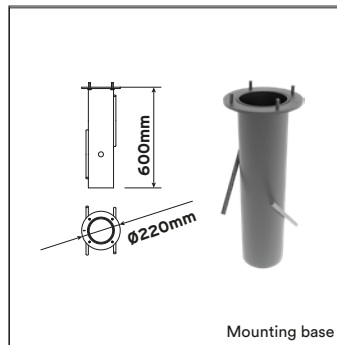

INFORMATION

Nominal lifetime L90/B50 @50.000 h / 25°C

! The light source in this product can be replaced with an equivalent module made by Philips, Osram or Tridonic.