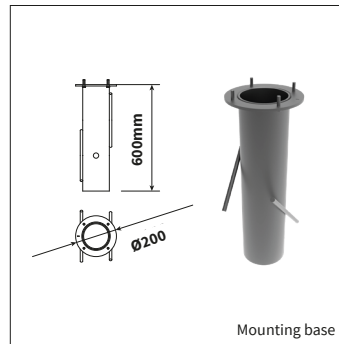

INFORMATION

Nominal lifetime L90/B50 @50.000 h - 25°C

AVAILABLE SLM OPTIONS

To order the correct product, please replace **COB*** in the article number field with the COB code found on the last page of the catalogue

ARTICLE NUMBER	LUMINOUS FLUX	BRAND	COLOR TEMPERATURE	SETTING
Δ See colors				
8022.COB*.00.Δ	1100lm	Philips SLM G7	827 / 927 / 830 / 930 / 835 / 840 / 850	High Efficiency
8022.COB*.00.Δ	1100lm	Philips SLM G7	Premium White 830 / 930 / 935 / 940	High Efficiency
8022.COB*.00.Δ	1100lm	Philips SLM G7	Premium White HE 930	High Efficiency
8022.COB*.00.Δ	1100lm	Philips SLM G7	Premium Color 930	High Efficiency
8022.COB*.00.Δ	1100lm	Philips SLM G7	Premium Color HE 930	High Efficiency
8022.COB*.00.Δ	2000lm	Philips SLM G7	827 / 927 / 830 / 930 / 835 / 840 / 850	High Efficiency
8022.COB*.00.Δ	2000lm	Philips SLM G7	Premium White 830 / 930 / 935 / 940	High Efficiency
8022.COB*.00.Δ	2000lm	Philips SLM G7	Premium White HE 930	High Efficiency
8022.COB*.00.Δ	2000lm	Philips SLM G7	Premium Color 930	High Efficiency
8022.COB*.00.Δ	2000lm	Philips SLM G7	Premium Color HE 930	High Efficiency
8022.COB*.00.Δ	3000lm	Philips SLM G7	827 / 927 / 830 / 930 / 835 / 840 / 850 / 857	High Efficiency
8022.COB*.00.Δ	3000lm	Philips SLM G7	Premium White 830 / 930 / 935 / 940	High Efficiency
8022.COB*.00.Δ	3000lm	Philips SLM G7	Premium White HE 930	High Efficiency

High efficiency is the standard Keylight setting for all SLM G6/G7 LED modules. For COB led specification and warranty information regarding high efficiency, see last page of the catalogue. Standard system warranty is 5 years.