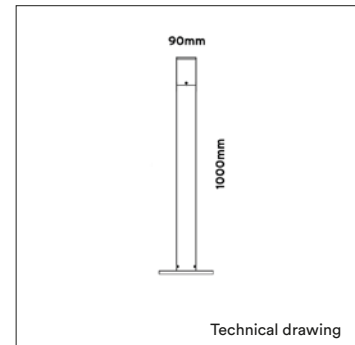

INFORMATION

Nominal lifetime L90/B50 @50.000 h / 25°C

! The light source in this product can be replaced with an equivalent module made by Philips, Osram or Tridonic.