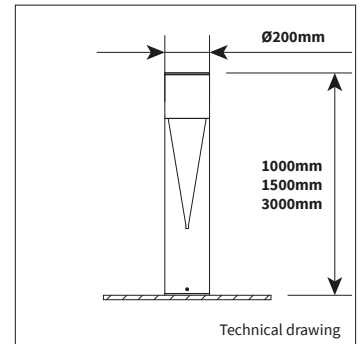

INFORMATION

Nominal lifetime L90/B50 @50.000 h - 25°C

AVAILABLE SLM OPTIONS

To order the correct product, please replace **COB*** in the article number field with the COB code found on the last page of the catalogue

ARTICLE NUMBER	LUMINOUS FLUX	BRAND	COLOR TEMPERATURE	SETTING
Δ See colors				
8022.COB*.00.Δ	1100lm	Philips SLM G7	827 / 927 / 830 / 930 / 835 / 840 / 850	High Efficiency
8022.COB*.00.Δ	1100lm	Philips SLM G7	Premium White 830 / 930 / 935 / 940	High Efficiency
8022.COB*.00.Δ	1100lm	Philips SLM G7	Premium White HE 930	High Efficiency
8022.COB*.00.Δ	1100lm	Philips SLM G7	Premium Color 930	High Efficiency
8022.COB*.00.Δ	1100lm	Philips SLM G7	Premium Color HE 930	High Efficiency
8022.COB*.00.Δ	2000lm	Philips SLM G7	827 / 927 / 830 / 930 / 835 / 840 / 850	High Efficiency
8022.COB*.00.Δ	2000lm	Philips SLM G7	Premium White 830 / 930 / 935 / 940	High Efficiency
8022.COB*.00.Δ	2000lm	Philips SLM G7	Premium White HE 930	High Efficiency
8022.COB*.00.Δ	2000lm	Philips SLM G7	Premium Color 930	High Efficiency
8022.COB*.00.Δ	2000lm	Philips SLM G7	Premium Color HE 930	High Efficiency
8022.COB*.00.Δ	3000lm	Philips SLM G7	827 / 927 / 830 / 930 / 835 / 840 / 850 / 857	High Efficiency
8022.COB*.00.Δ	3000lm	Philips SLM G7	Premium White 830 / 930 / 935 / 940	High Efficiency
8022.COB*.00.Δ	3000lm	Philips SLM G7	Premium White HE 930	High Efficiency

High efficiency is the standard Keylight setting for all SLM G6/G7 LED modules. For COB led specification and warranty information regarding high efficiency, see last page of the catalogue. Standard system warranty is 5 years.