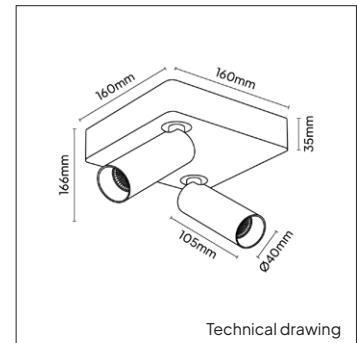

KEYLIGHT

PINO CLICK 2

PRODUCT MATERIAL	Die-cast aluminium
LIGHT SOURCE	Bridgelux V8 Array
MODULE LIFETIME	Approx. 50.000 hours
DRIVER	Including phase cut dimmable driver
COLORS (Δ)	○ 3 = RAL 9003 white ● 5 = RAL 9005 black
BEAM ANGLE	 23°
ADJUSTABLE	Yes - 0-60° - 360°
SIZE	See technical drawing

OPTIONS

OPTIONAL BEAM ANGLE	 36°	Art. no.: 2 X 4912.010.36.0
ANTI-GLARE RING	Black	Included
	White	Art. no.: 2 X 4912.922.99.3
	Gold	Art. no.: 2 X 4912.922.99.9
GLASS	Prismatic	Art. no.: 2 X 4912.933.94.0
	Frosted	Art. no.: 2 X 4912.933.90.0
	Striped	Art. no.: 2 X 4912.933.96.0
HONEYCOMB	Art. no.: 2 X 4912.933.91.0	
DRIVER OPTIONS	1/10V	500mA 1-20W Art. no.: 0120.500.30.1 This driver can only be placed externally
	DALI	500mA 1-20W Art. no.: 0120.500.40.1 This driver can only be placed externally