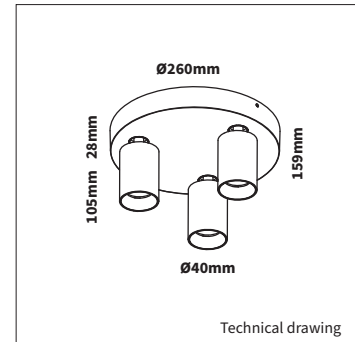

## OPTIONS

<b>OPTIONAL BEAM ANGLE</b>	36° Art. no.: 3 X 4912.010.36.0
<b>ANTI-GLARE RING</b>	Black anti-glare ring <span style="float: right;">Included</span>
	White anti-glare ring Art. no.: 3 X 4912.922.99.3
	Gold anti-glare ring Art. no.: 3 X 4912.922.99.9
<b>GLASS</b>	Prismatic Art. no.: 3 X 4912.933.94.0
	Frosted Art. no.: 3 X 4912.933.90.0
	Striped Art. no.: 3 X 4912.933.96.0
<b>HONEYCOMB</b>	Art. no.: 3 X 4912.933.91.0
<b>DRIVER OPTIONS</b>	Only possible when driver is placed external
	<b>1/10V</b> 500mA 8-29W Art. no.: 0129.500.30.0
	<b>DALI</b> 500mA 7-27W Art. no.: 0125.500.40.0