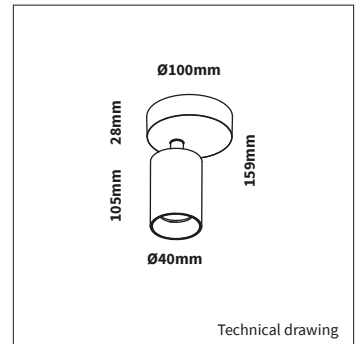

**OPTIONS**

<b>OPTIONAL BEAM ANGLE</b>	36° Art. no.: 4912.010.36.0
<b>ANTI-GLARE RING</b>	Black anti-glare ring Included
	White anti-glare ring Art. no.: 4912.922.99.3
	Gold anti-glare ring Art. no.: 4912.922.99.9
<b>GLASS</b>	Prismatic Art. no.: 4912.933.94.0
	Frosted Art. no.: 4912.933.90.0
	Striped Art. no.: 4912.933.96.0
<b>HONEYCOMB</b>	Art. no.: 4912.933.91.0
<b>DRIVER OPTIONS</b>	Only possible when driver is placed external
	<b>1/10V</b> 500mA 7-10W Art. no.: 0110.500.30.2
	<b>DALI</b> 500mA 6-10W Art. no.: 0110.500.40.2