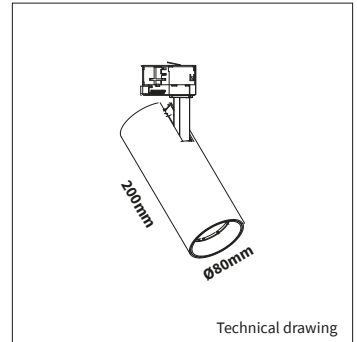

INFORMATION

Nominal lifetime L90/B50 @50.000 h - 25°C

HONEYCOMB

ANTI-GLARE RING

AVAILABLE SLM OPTIONS

To order the correct product, please replace **COB*** in the article number field with the COB code found on the last page of the catalogue

ARTICLE NUMBER	LUMINOUS FLUX	BRAND	COLOR TEMPERATURE	SETTING
Δ See colors				
3057.COB*.24.Δ	1100lm	Philips SLM G7	827 / 927 / 830 / 930 / 835 / 840 / 850	High Efficiency
3057.COB*.24.Δ	1100lm	Philips SLM G7	Premium White 830 / 930 / 935 / 940	High Efficiency
3057.COB*.24.Δ	1100lm	Philips SLM G7	Premium White HE 930	High Efficiency
3057.COB*.24.Δ	1100lm	Philips SLM G7	Premium Color 930	High Efficiency
3057.COB*.24.Δ	1100lm	Philips SLM G7	Premium Color HE 930	High Efficiency
3057.COB*.24.Δ	1100lm	Philips SLM G7	Crisp White 930	High Efficiency
3057.COB*.24.Δ	1100lm	Philips SLM G7	Food: Meat / Bakery / Iced Seafood / Live Seafood / Vegetables & Fruit	High Efficiency
3057.COB*.24.Δ	2000lm	Philips SLM G7	827 / 927 / 830 / 930 / 835 / 840 / 850	High Efficiency
3057.COB*.24.Δ	2000lm	Philips SLM G7	Premium White 830 / 930 / 935 / 940	High Efficiency
3057.COB*.24.Δ	2000lm	Philips SLM G7	Premium White HE 930	High Efficiency
3057.COB*.24.Δ	2000lm	Philips SLM G7	Premium Color 930	High Efficiency
3057.COB*.24.Δ	2000lm	Philips SLM G7	Premium Color HE 930	High Efficiency
3057.COB*.24.Δ	2000lm	Philips SLM G7	Crisp White 930	High Efficiency
3057.COB*.24.Δ	3000lm	Philips SLM G7	827 / 830 / 835 / 840 / 850 / 857	High Efficiency
3057.COB*.24.Δ	3000lm	Philips SLM G7	Premium White 830 / 940	High Efficiency

High efficiency is the standard Keylight setting for all SLM G7 LED modules. For COB led specification and warranty information regarding high efficiency, see last page of the catalogue. Standard system warranty is 5 years.