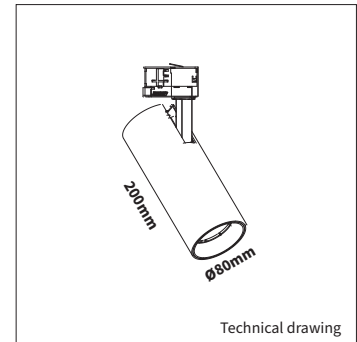

INFORMATION

Nominal lifetime L90/B50 @50.000 h - 25°C

ANTI-GLARE RING

HONEYCOMB

AVAILABLE SLM OPTIONS

To order the correct product, please replace **COB*** in the article number field with the COB code found on the last page of the catalogue

ARTICLE NUMBER	LUMINOUS FLUX	BRAND	COLOR TEMPERATURE	SETTING
Δ See colors				
3057.COB*.24.Δ	1100lm	Philips SLM G7	927 / 830 / 930 / 835 / 840 / 850	High Efficiency
3057.COB*.24.Δ	1100lm	Philips SLM G7	Premium White 830 / 930 / 935 / 940	High Efficiency
3057.COB*.24.Δ	1100lm	Philips SLM G7	Premium White HE 930	High Efficiency
3057.COB*.24.Δ	1100lm	Philips SLM G7	Premium Color 930	High Efficiency
3057.COB*.24.Δ	1100lm	Philips SLM G7	Food: Bakery / Iced Seafood / Live Seafood	High Efficiency
3057.COB*.24.Δ	2000lm	Philips SLM G7	927 / 830 / 930 / 835 / 840 / 850	High Efficiency
3057.COB*.24.Δ	2000lm	Philips SLM G7	Premium White 830 / 930 / 935 / 940	High Efficiency
3057.COB*.24.Δ	2000lm	Philips SLM G7	Premium White HE 930	High Efficiency
3057.COB*.24.Δ	2000lm	Philips SLM G7	Premium Color 930	High Efficiency
3057.COB*.24.Δ	3000lm	Philips SLM G7	827 / 830 / 835 / 840 / 850 / 857	High Efficiency
3057.COB*.24.Δ	3000lm	Philips SLM G7	Premium White 830 / 940	High Efficiency

High efficiency is the standard Keylight setting for all SLM G7 LED modules. For COB led specification and warranty information regarding high efficiency, see last page of the catalogue. Standard system warranty is 5 years.