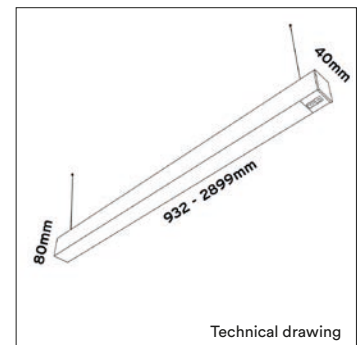

Technical drawing

DIFFUSER

INFORMATION

Nominal lifetime L80/B10 @70.000 h / 25°C

Luminaires can be connected into long lighting lines

Bespoke size & product features available

The light source in this product can be replaced with an equivalent module made by Philips, Osram or Tridonic.