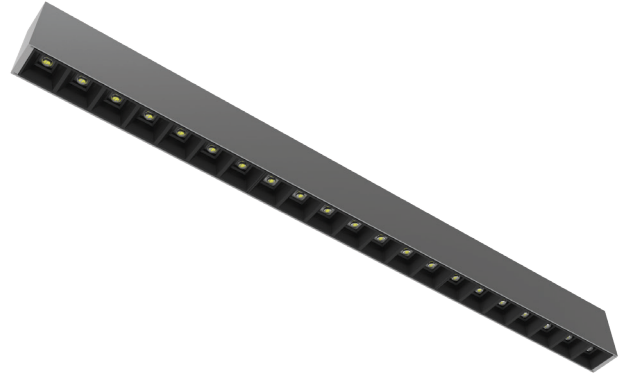

PROFILE 45 KL LOUVER

PRODUCT MATERIAL	Aluminium profile
LIGHT SOURCE	Philips Ledline
MODULE LIFETIME	Approx. 50.000 hours
DRIVER LEDLINE	Including Philips Xitanium driver
COLORS (Δ)	○ 3 = RAL 9003 white ● 5 = RAL 9005 black ● 6 = RAL 9006 alu
DIFFUSER	Parabolic louver
ADJUSTABLE	No
SIZE	Different sizes available