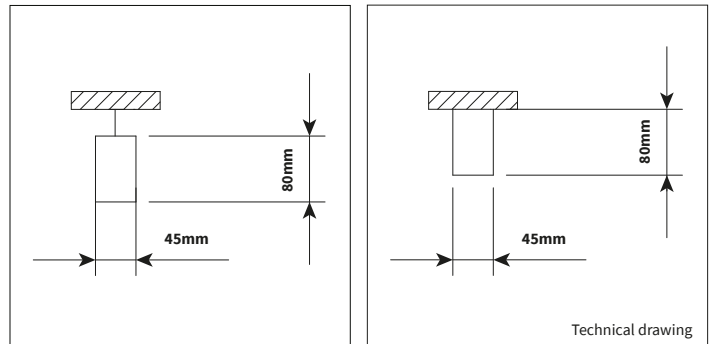

OPTIONS

COLORS	Available in all RAL colours on request Additional price + 10%
DIMMABLE	Dali dimmable
SUSPENSION SET	2 pieces steel cable and a power cable with ceiling base 1500mm
IP CLASS	IP20 in standard, IP44 on request
COLOR RENDERING INDEX	>80 in standard, other on request
MOVEMENT SENSOR	On request
DAYLIGHT CONTROL SENSOR	On request
TUNABLE WHITE	On request
CYAN ENHANCED STATIC	On request