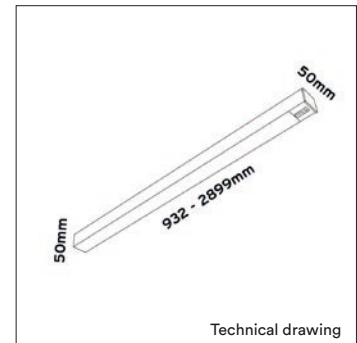

Technical drawing

DIFFUSER

INFORMATION

Nominal lifetime L80/B10 @70.000 h / 25°C

Luminaires can be connected into long lighting lines

Bespoke size & product features available

The light source in this product can be replaced with an equivalent module made by Philips, Osram or Tridonic.