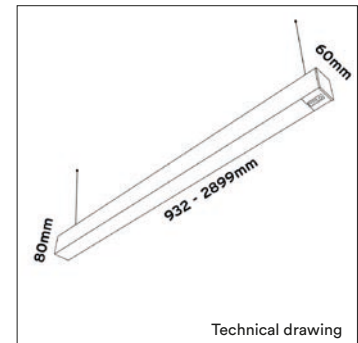

Technical drawing

DIFFUSER

White opalic

Microprismatic
UGR<19

INFORMATION

Nominal lifetime L80/B10 @70.000 h / 25°C

Luminaires can be connected into long lighting lines

Bespoke size & product features available

The light source in this product can be replaced with an equivalent module made by Philips, Osram or Tridonic.