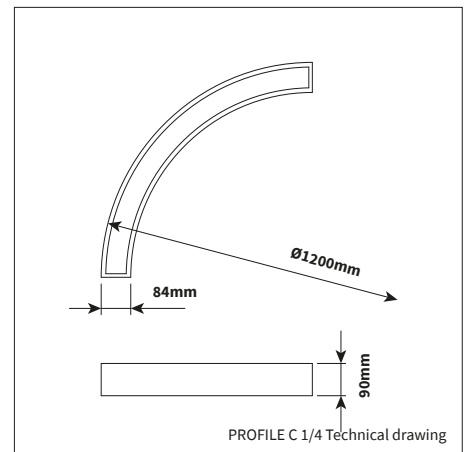

PROFILE C

ARTICLE NUMBER	DIAMETER	GROSS LUMEN OUTPUT	NETTO LUMEN OUTPUT	OUTPUT POWER	MODULE EFFICIENCY	COLOR TEMPERATURE	CRI	TC LIFETIME

PROFILE C

Δ See colors

9280.120.30.Δ	Ø 1200mm	11000lm	7500lm	73W	151lm/W	3000K	>80	50.000 Hrs
9280.120.35.Δ	Ø 1200mm	11000lm	7500lm	73W	151lm/W	3500K	>80	50.000 Hrs
9280.120.40.Δ	Ø 1200mm	11000lm	7500lm	73W	151lm/W	4000K	>80	50.000 Hrs

PROFILE C 3/4

9281.120.30.Δ	Ø 1200mm	9900lm	6500lm	60W	165lm/W	3000K	>80	50.000 Hrs
9281.120.35.Δ	Ø 1200mm	9900lm	6500lm	60W	165lm/W	3500K	>80	50.000 Hrs
9281.120.40.Δ	Ø 1200mm	9900lm	6500lm	60W	165lm/W	4000K	>80	50.000 Hrs

PROFILE C 1/2

9282.120.30.Δ	Ø 1200mm	6600lm	4400lm	41W	161lm/W	3000K	>80	50.000 Hrs
9282.120.35.Δ	Ø 1200mm	6600lm	4400lm	41W	161lm/W	3500K	>80	50.000 Hrs
9282.120.40.Δ	Ø 1200mm	6600lm	4400lm	41W	161lm/W	4000K	>80	50.000 Hrs

PROFILE C 1/4

9283.120.30.Δ	Ø 1200mm	3300lm	2300lm	22W	150lm/W	3000K	>80	50.000 Hrs
9283.120.35.Δ	Ø 1200mm	3300lm	2300lm	22W	150lm/W	3500K	>80	50.000 Hrs
9283.120.40.Δ	Ø 1200mm	3300lm	2300lm	22W	150lm/W	4000K	>80	50.000 Hrs