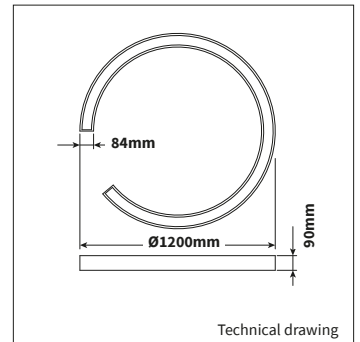

INFORMATION

Including 1500mm steel wire suspension with wire length control

Bespoke size & product features available

DIFFUSER

White opalic