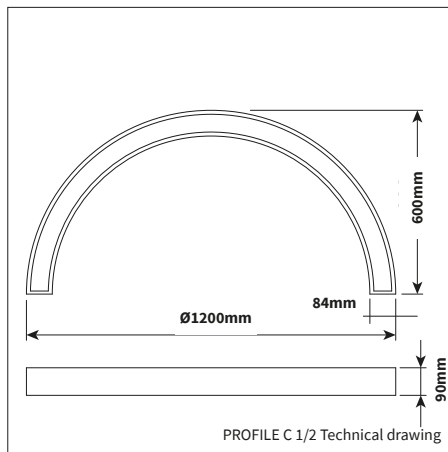

PROFILE C

ARTICLE NUMBER	DIAMETER	GROSS LUMEN OUTPUT	NETTO LUMEN OUTPUT	OUTPUT POWER	MODULE EFFICIENCY	COLOR TEMPERATURE	CRI	TC LIFETIME

PROFILE C

Δ See colors

9280.120.30.Δ	Ø 1200mm	11000lm	7500lm	73W	151lm/W	3000K	>80	50.000 Hrs
9280.120.35.Δ	Ø 1200mm	11000lm	7500lm	73W	151lm/W	3500K	>80	50.000 Hrs
9280.120.40.Δ	Ø 1200mm	11000lm	7500lm	73W	151lm/W	4000K	>80	50.000 Hrs

PROFILE C 3/4

9281.120.30.Δ	Ø 1200mm	9900lm	6500lm	60W	165lm/W	3000K	>80	50.000 Hrs
9281.120.35.Δ	Ø 1200mm	9900lm	6500lm	60W	165lm/W	3500K	>80	50.000 Hrs
9281.120.40.Δ	Ø 1200mm	9900lm	6500lm	60W	165lm/W	4000K	>80	50.000 Hrs

PROFILE C 1/2

9282.120.30.Δ	Ø 1200mm	6600lm	4400lm	41W	161lm/W	3000K	>80	50.000 Hrs
9282.120.35.Δ	Ø 1200mm	6600lm	4400lm	41W	161lm/W	3500K	>80	50.000 Hrs
9282.120.40.Δ	Ø 1200mm	6600lm	4400lm	41W	161lm/W	4000K	>80	50.000 Hrs

PROFILE C 1/4

9283.120.30.Δ	Ø 1200mm	3300lm	2300lm	22W	150lm/W	3000K	>80	50.000 Hrs
9283.120.35.Δ	Ø 1200mm	3300lm	2300lm	22W	150lm/W	3500K	>80	50.000 Hrs
9283.120.40.Δ	Ø 1200mm	3300lm	2300lm	22W	150lm/W	4000K	>80	50.000 Hrs