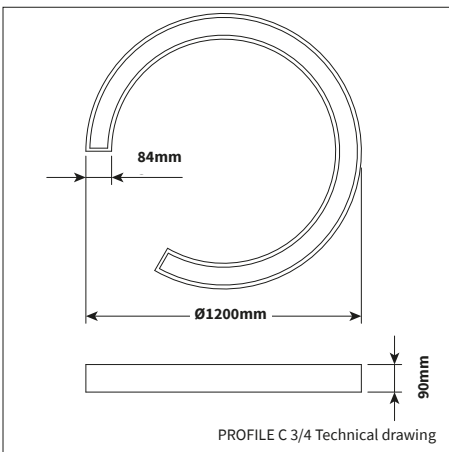

PROFILE C

ARTICLE NUMBER	DIAMETER	GROSS LUMEN OUTPUT	NETTO LUMEN OUTPUT	OUTPUT POWER	MODULE EFFICIENCY	COLOR TEMPERATURE	CRI	TC LIFETIME

PROFILE C

Δ See colors

9280.120.30.Δ	Ø 1200mm	11000lm	7500lm	73W	151lm/W	3000K	>80	50.000 Hrs
9280.120.35.Δ	Ø 1200mm	11000lm	7500lm	73W	151lm/W	3500K	>80	50.000 Hrs
9280.120.40.Δ	Ø 1200mm	11000lm	7500lm	73W	151lm/W	4000K	>80	50.000 Hrs

PROFILE C 3/4

9281.120.30.Δ	Ø 1200mm	9900lm	6500lm	60W	165lm/W	3000K	>80	50.000 Hrs
9281.120.35.Δ	Ø 1200mm	9900lm	6500lm	60W	165lm/W	3500K	>80	50.000 Hrs
9281.120.40.Δ	Ø 1200mm	9900lm	6500lm	60W	165lm/W	4000K	>80	50.000 Hrs

PROFILE C 1/2

9282.120.30.Δ	Ø 1200mm	6600lm	4400lm	41W	161lm/W	3000K	>80	50.000 Hrs
9282.120.35.Δ	Ø 1200mm	6600lm	4400lm	41W	161lm/W	3500K	>80	50.000 Hrs
9282.120.40.Δ	Ø 1200mm	6600lm	4400lm	41W	161lm/W	4000K	>80	50.000 Hrs

PROFILE C 1/4

9283.120.30.Δ	Ø 1200mm	3300lm	2300lm	22W	150lm/W	3000K	>80	50.000 Hrs
9283.120.35.Δ	Ø 1200mm	3300lm	2300lm	22W	150lm/W	3500K	>80	50.000 Hrs
9283.120.40.Δ	Ø 1200mm	3300lm	2300lm	22W	150lm/W	4000K	>80	50.000 Hrs